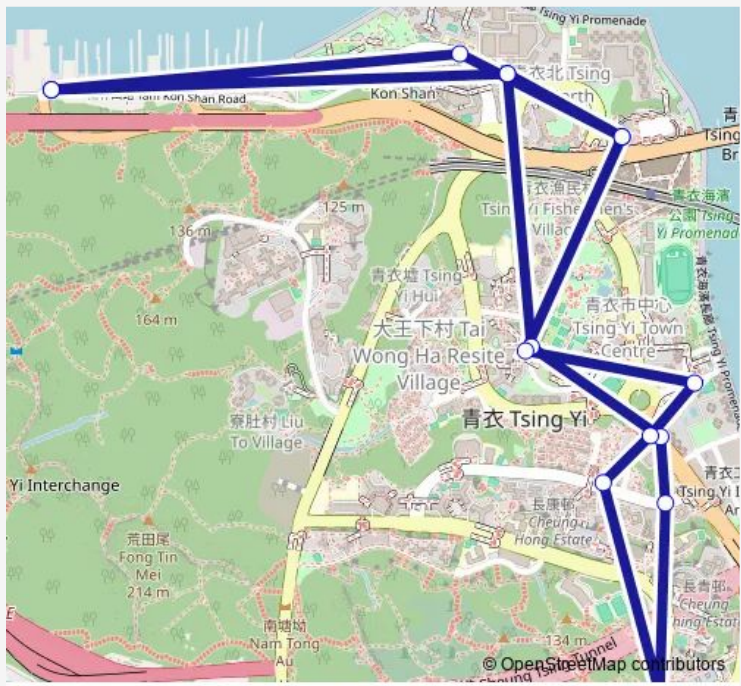

Bus 88A TAM KON Shan Road - Mayfair Gardens (Circular)

[Go to website](#)

Direction
 TAM KON SHAN ROAD, NEAR THE HONG KONG SHIP-YARD LTD — TAM KON SHAN ROAD, NEAR THE HONG KONG SHIPYARD LTD

15 stops

[Open route schedule](#)

- TAM KON SHAN ROAD, NEAR THE HONG KONG SHIP-YARD LTD
- TAM KON SHAN ROAD, NEAR CNEC LUI MING CHOI PRIMARY SCHOOL
- TSING YI MTR STATION MINIBUS TERMINUS
- CHEUNG ON ESTATE MINIBUS TERMINUS
- TSING LUK STREET, NEAR TSING LUK STREET GARDEN
- TSING YI HEUNG SZE WUI ROAD, NEAR TSING YI POLICE STATION|TSING YI HEUNG SZE WUI ROAD, NEAR GREENFIELD GARDEN BLOCK 3
- TSING YI HEUNG SZE WUI ROAD, NEAR CHUNG MEI ROAD
- CHING HONG ROAD, NEAR MAYFAIR GARDENS BLOCK 7
- CHUNG MEI ROAD, NEAR SHEUNG KO TAN STREET SITTING-OUT AREA
- TSING YI HEUNG SZE WUI ROAD, NEAR TSING YI POLICE MARRIED QUARTERS BLOCK A
- FUNG SHUE WO ROAD, NEAR GREENFIELD GARDEN BLOCK 9
- TSING LUK STREET, NEAR TSING LUK STREET GARDEN
- TSING YI MTR STATION MINIBUS TERMINUS
- CHEUNG ON ESTATE MINIBUS TERMINUS

Route schedule

TAM KON SHAN ROAD, NEAR THE HONG KONG SHIP-YARD LTD — TAM KON SHAN ROAD, NEAR THE HONG KONG SHIPYARD LTD

| | |
|-----------|-------|
| Monday | 06:30 |
| Tuesday | 06:30 |
| Wednesday | 06:30 |
| Thursday | 06:30 |
| Friday | 06:30 |
| Saturday | 06:30 |
| Sunday | — |

Route info

Direction: TAM KON SHAN ROAD, NEAR THE HONG KONG SHIPYARD LTD

Stops: 15

Trip Duration: 0 hour 40 min

■ 88A — TAM KON Shan Road - Mayfair Gardens (Circular) **BusMaps**

TAM KON SHAN ROAD, NEAR THE HONG KONG SHIP-
YARD LTD