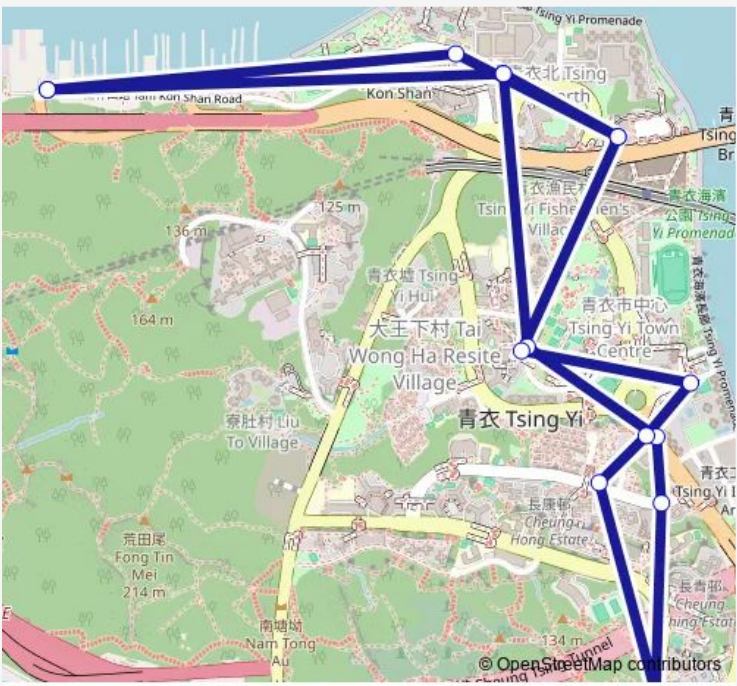

Bus 88a TAM KON Shan Road - Mayfair Gardens (Circular)

[Go to website](#)

Direction
 TAM KON Shan Road, Near THE Hong Kong Shipyard Ltd
 — TAM KON Shan Road, Near THE Hong Kong Shipyard Ltd

15 stops

[Open route schedule](#)

- TAM KON Shan Road, Near THE Hong Kong Shipyard Ltd
- TAM KON Shan Road, Near Cnec LUI Ming Choi Primary School|TAM KON Shan Road, Near Cnec LUI Ming Choi Primary School|TAM KON Shan Road, Near Cnec LUI Ming Choi Primary School
- Tsing YI MTR Station Minibus Terminus
- Cheung ON Estate Minibus Terminus
- Tsing LUK Street, Near Tsing LUK Street Garden
- Tsing YI Heung SZE WUI Road, Near Tsing YI Police Station|Tsing YI Heung SZE WUI Road, Near Greenfield Garden Block 3
- Tsing YI Heung SZE WUI Road, Near Chung MEI Road
- Ching Hong Road, Near Mayfair Gardens Block 7
- Chung MEI Road, Near Sheung KO TAN Street Sitting-OUT Area
- Tsing YI Heung SZE WUI Road, Near Tsing YI Police Married Quarters Block A
- Fung Shue WO Road, Near Greenfield Garden Block 9
- Tsing LUK Street, Near Tsing LUK Street Garden
- Tsing YI MTR Station Minibus Terminus
- Cheung ON Estate Minibus Terminus
- TAM KON Shan Road, Near THE Hong Kong Shipyard Ltd

Route schedule

TAM KON Shan Road, Near THE Hong Kong Shipyard Ltd
 — TAM KON Shan Road, Near THE Hong Kong Shipyard Ltd

Monday	06:30
Tuesday	06:30
Wednesday	06:30
Thursday	06:30
Friday	06:30
Saturday	06:30
Sunday	—

Route info

Direction: TAM KON Shan Road, Near THE Hong Kong Shipyard Ltd

Stops: 15

Trip Duration: 0 hour 40 min

88a Bus time schedules and route maps are available in an offline PDF at busmaps.com. Use the busmaps.com website to see live bus times, train schedule or subway schedule, and step-by-step directions for all public transit in Tsuen Wan