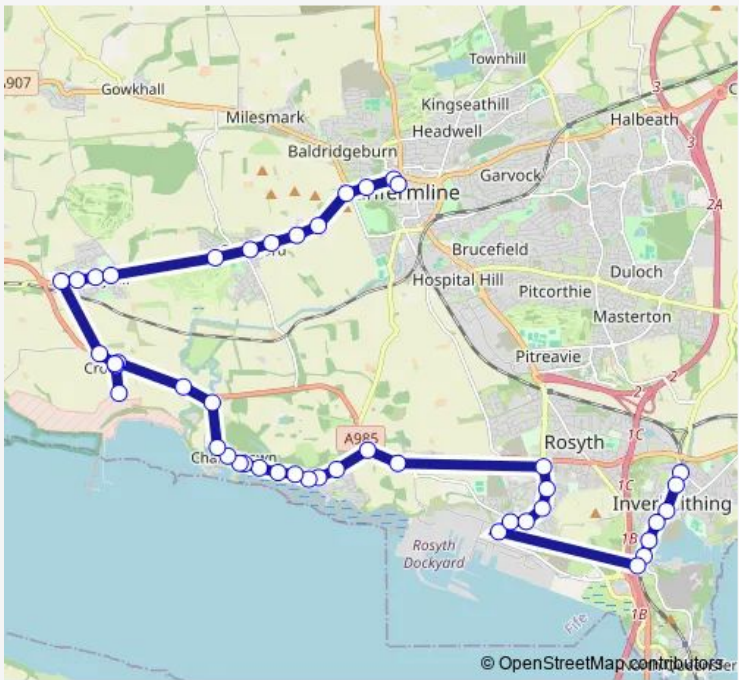

Bus 88A Kincardine High Street - Rosyth Hilton Road

[Go to website](#)

Direction
 Europarc — Railway Station Turning Circle
 11 stops
[Open route schedule](#)

- Europarc
- Dockyard Roundabout
- Hilton Road
- Grampian Road
- Park & Ride
- Ferryhills Road
- Cemetery Access
- Hope Street
- Square
- Boreland Road
- Railway Station Turning Circle

Route schedule
 Europarc — Railway Station Turning Circle

Monday	06:49-17:27
Tuesday	06:49-17:27
Wednesday	06:49-17:27
Thursday	06:49-17:27
Friday	06:49-17:27
Saturday	06:49-17:27
Sunday	—

Route info
 Direction: Europarc
 Stops: 11
 Trip Duration: 0 hour 12 min

88A — Kincardine High Street - Rosyth Hilton Road **BusMaps**

Direction

Railway Station Turning Circle — Bus Station

45 stops

[Open route schedule](#)

Railway Station Turning Circle

Boreland Road

Civic Centre

Thursday 18:06

Friday 18:06

Saturday —

Sunday —

Route info

Direction: Ordnance Road Turning Circle

Stops: 29

Trip Duration: 0 hour 24 min