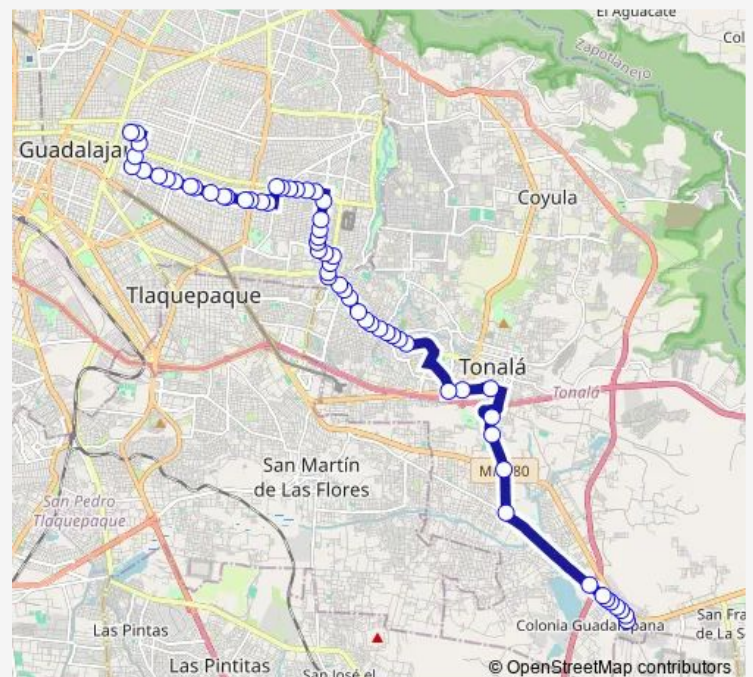

### Direction

Mariano Jimenez — Calle Juárez

64 stops

[Open route schedule](#)

Mariano Jimenez

Av. Belisario Dominguez

Álvaro Obregón

Valentín Gómez Farías

### Route schedule

Mariano Jimenez — Calle Juárez

Monday 06:27

Tuesday 06:27

Wednesday 06:27

Thursday 06:27

Friday 06:27

Saturday 06:27

### Route info

Direction: Mariano Jimenez

Stops: 64

Trip Duration: 1 hour 15 min

C39-V1 — Troncal C39-V1 - 615 Hospicio

Rubén Rodríguez

Francisco García

María Mares

## Route info

Direction: Calle Juárez

Stops: 61

Trip Duration: 1 hour 14 min

Avenida Río Nilo

Avenida Río Nilo

Avenida Mercedes Celis

Calle Tomas Moreno