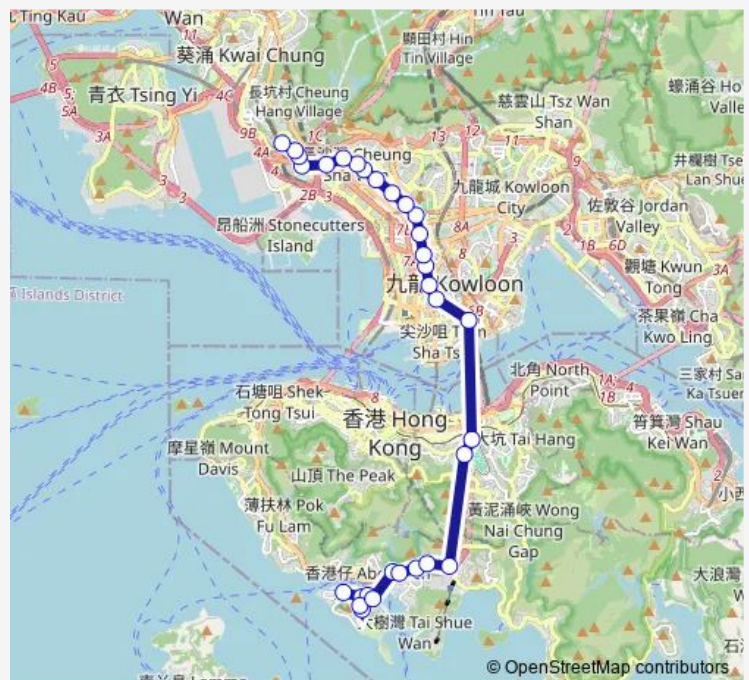

Route info

Direction: [Ctb] AP LEI Chau Estate|[Kmb+Ctb] AP LEI Chau Estate BUS Terminus/
Ap LEI Chau Estate

Stops: 31

Trip Duration: 0 hour 59 min

[Ctb] Aberdeen Tunnel BUS-BUS Interchange|[Kmb+Ctb] Aberdeen Tunnel/
Aberdeen Tunnel BUS-BUS Interchange