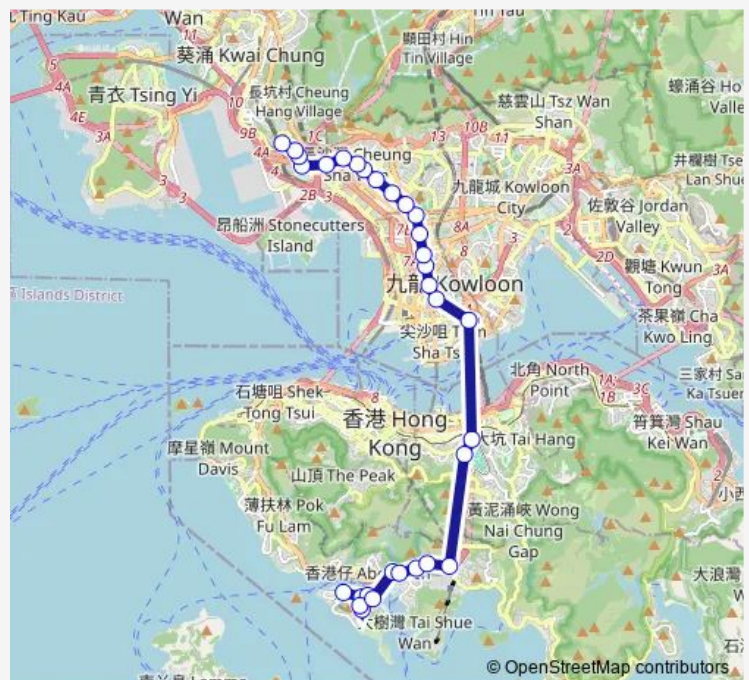

Route info

Direction: [Ctb] AP LEI Chau Estate|[Kmb+Ctb] AP LEI Chau Estate BUS Terminus/
Ap LEI Chau Estate

Stops: 31

Trip Duration: 0 hour 56 min

[Ctb] Aberdeen Tunnel BUS-BUS Interchange|[Kmb+Ctb] Aberdeen Tunnel/
Aberdeen Tunnel BUS-BUS Interchange