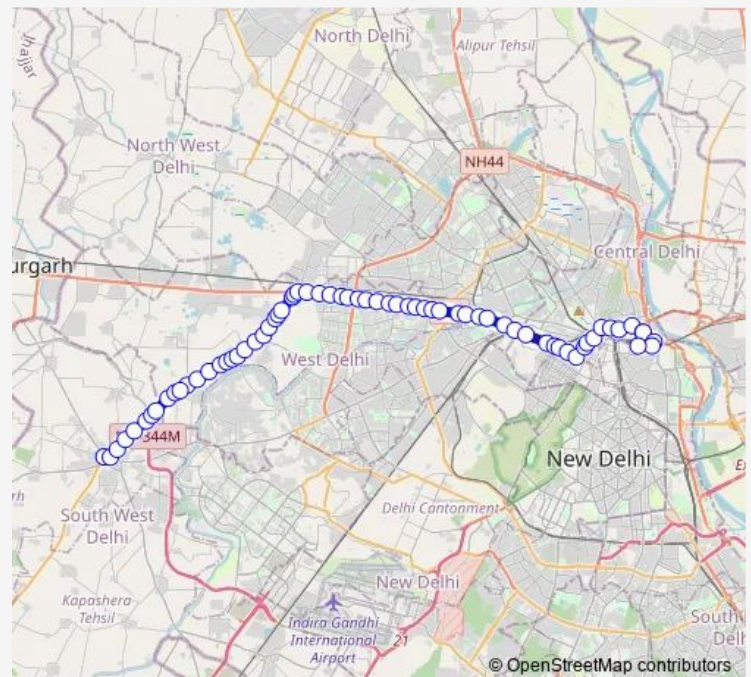

### Route schedule

Najafgarh Terminal — Old Delhi Railway Station (T)

Monday 06:30-19:30

Tuesday 06:30-19:30

Wednesday 06:30-19:30

Thursday 06:30-19:30

Friday 06:30-19:30

Saturday 06:30-19:30

### Route info

Direction: Najafgarh Terminal

Stops: 59

Trip Duration: 2 hour 1 min

923down

Inder Enclave

Udyog Nagar

Peera Garhi Metro Station