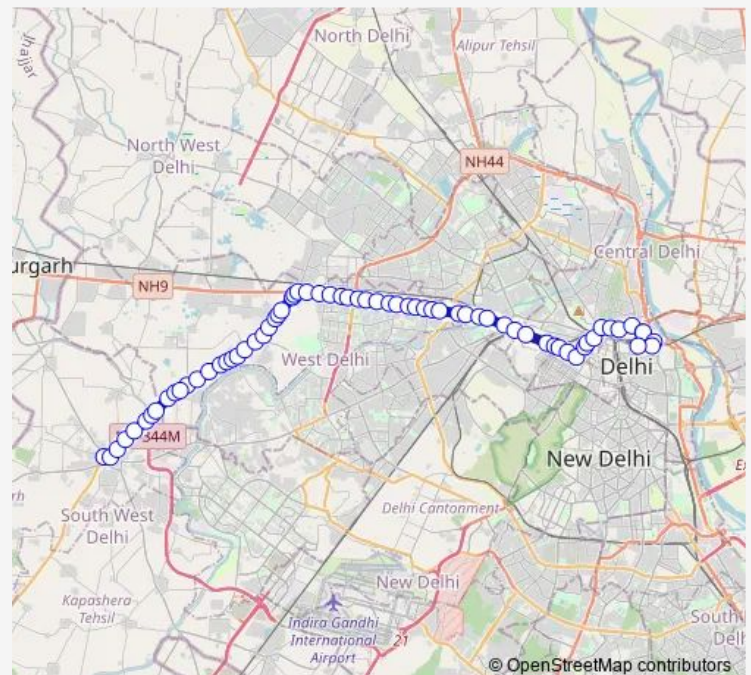

### Route schedule

Najafgarh Terminal — Old Delhi Railway Station (T)

Monday 06:30-19:30

Tuesday 06:30-19:30

Wednesday 06:30-19:30

Thursday 06:30-19:30

Friday 06:30-19:30

Saturday 06:30-19:30

### Route info

Direction: Najafgarh Terminal

Stops: 59

Trip Duration: 2 hour 1 min

923down

BusMaps

Inder Enclave

Udyog Nagar