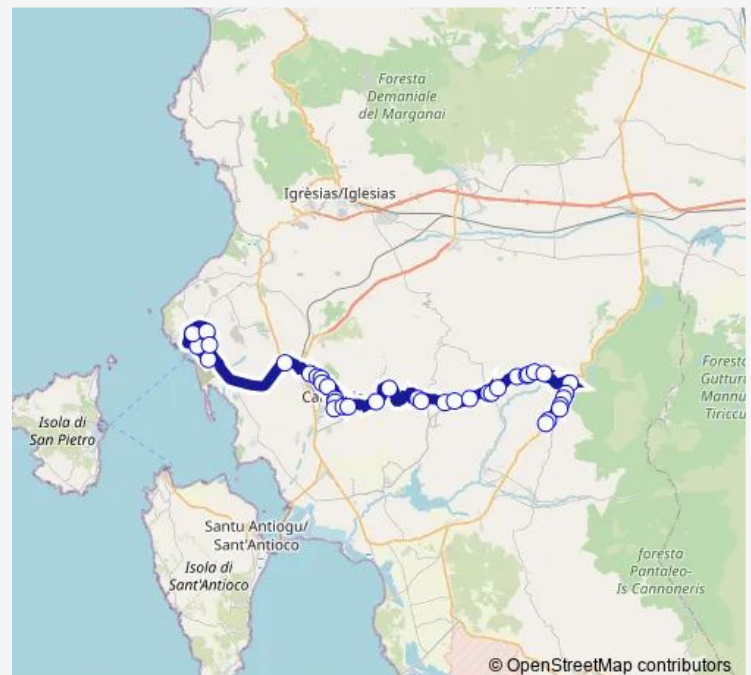

Saturday 06:25-22:30

Sunday 06:25-22:30

Route info

Direction: I.L.A.

Stops: 38

Trip Duration: 1 hour 14 min

Narcao Pesus

Narcao IS Cherchis

Acquacadda Scuole

SS 293 Crabi'

SS 293 KM 52.100

SS 293 Rif. Q8

Nuxis VIA Della Liberta'

SS 293 KM 54.300

Acquacallenti

Direction

Acquacallenti — Portovesme S.R.L.

38 stops

[Open route schedule](#)

Acquacallenti

SS 293 KM 54.300

Nuxis VIA Della Liberta'

SS 293 Rif. Q8

SS 293 KM 52.100

Wednesday 04:25-20:25

Thursday 04:25-20:25

Friday 04:25-20:25

Saturday 04:25-20:25

Sunday 04:25-20:25

Route info

Direction: Acquacallenti

Stops: 38