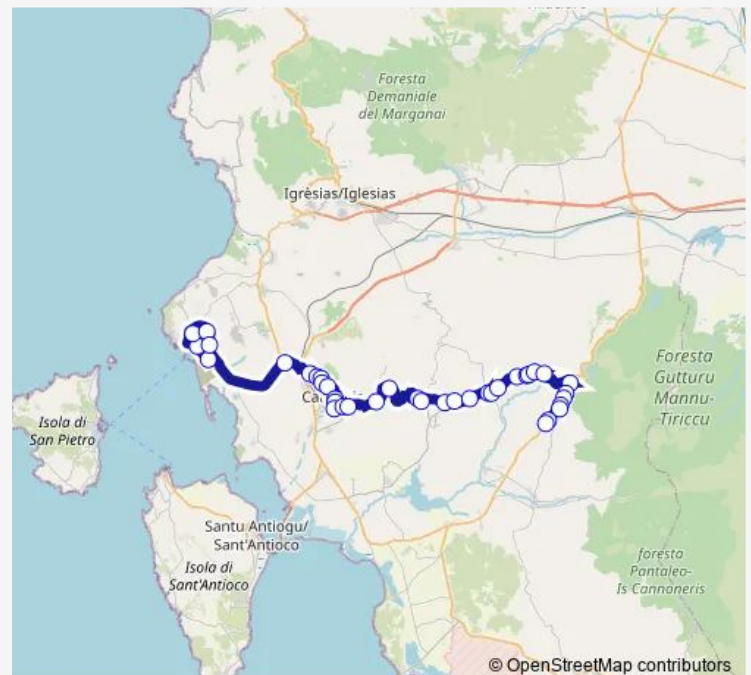

Saturday 06:25-22:30

Sunday 06:25-22:30

Route info

Direction: I.L.A.

Stops: 38

Trip Duration: 1 hour 14 min

Narcao Pesus

Narcao IS Cherchis

Acquacadda Scuole

SS 293 Crabi'

SS 293 KM 52.100

SS 293 Rif. Q8

Nuxis VIA Della Liberta'

SS 293 KM 54.300

Acquacallenti

Direction

Acquacallenti — Portovesme S.R.L.

38 stops

[Open route schedule](#)

Acquacallenti

SS 293 KM 54.300

Nuxis VIA Della Liberta'

SS 293 Rif. Q8

SS 293 KM 52.100

Wednesday 04:25-20:25

Thursday 04:25-20:25

Friday 04:25-20:25

Saturday 04:25-20:25

Sunday 04:25-20:25

Route info

Direction: Acquacallenti

Stops: 38