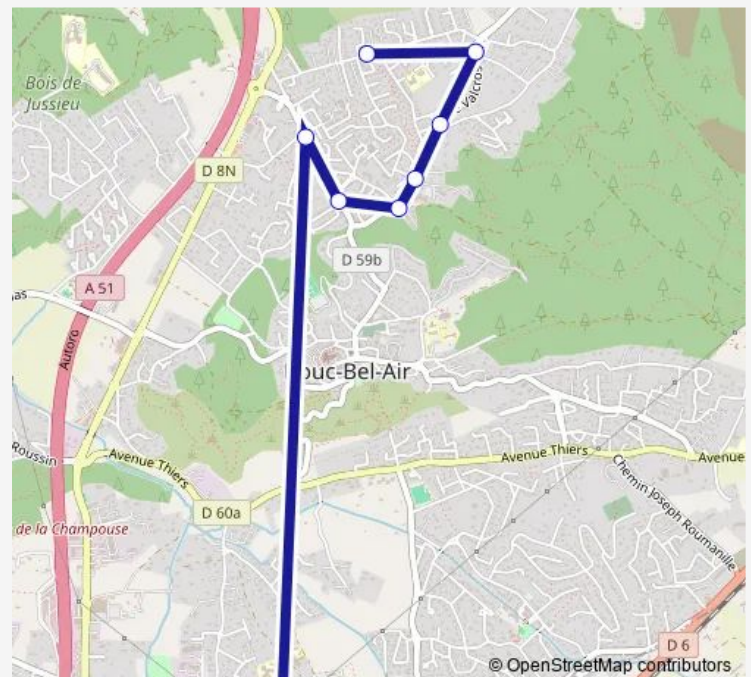

Petit Nice

Les Micocouliers

Cognaou

Vaunière

Montaury

La Babiole

CLG Georges Brassens

Route schedule

Route info

Direction: Collet Blanc

Stops: 9

Trip Duration: 0 hour 20 min

1100 — Bouc Bel Air - CLG Brassens

Direction

CLG Georges Brassens — Restanques

5 stops