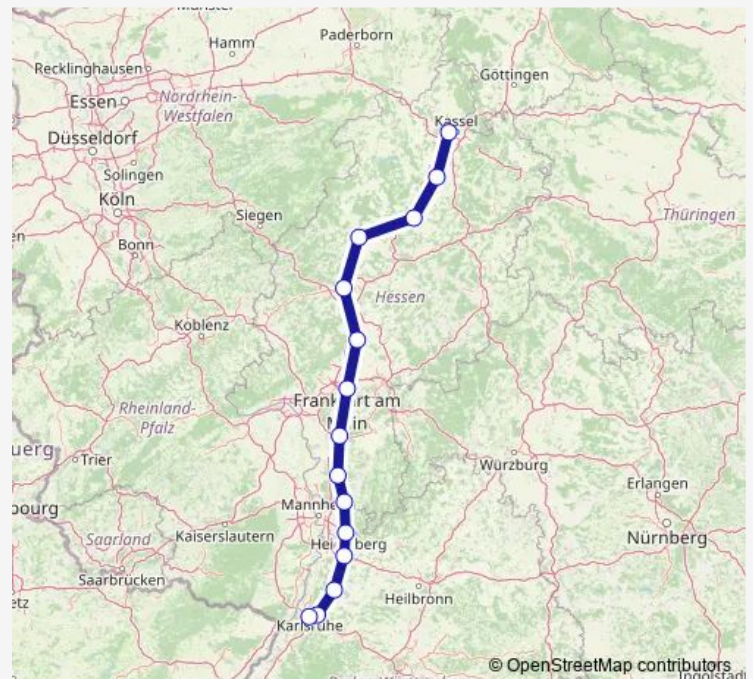

Gießen

Friedberg(Hess)

Frankfurt(Main)Süd

Darmstadt Hbf

Bensheim

Weinheim(Bergstr)Hbf

Heidelberg Hbf

Wiesloch-Walldorf

Bruchsal

Karlsruhe-Durlach

Karlsruhe Hbf

### Route schedule

Kassel-Wilhelmshöhe — Karlsruhe Hbf

Monday —

Tuesday —

Wednesday —

Thursday —

Friday —

Saturday 15:03

### Route info

Direction: Kassel-Wilhelmshöhe

Stops: 15

Trip Duration: 3 hour 48 min

■ IC 2373

IC 2373 Rail time schedules and route maps are available in an offline PDF at [busmaps.com](https://busmaps.com). Use the [busmaps.com](https://busmaps.com) website to see live bus times, train schedule or subway schedule, and step-by-step directions for all public transit in Karlsruhe