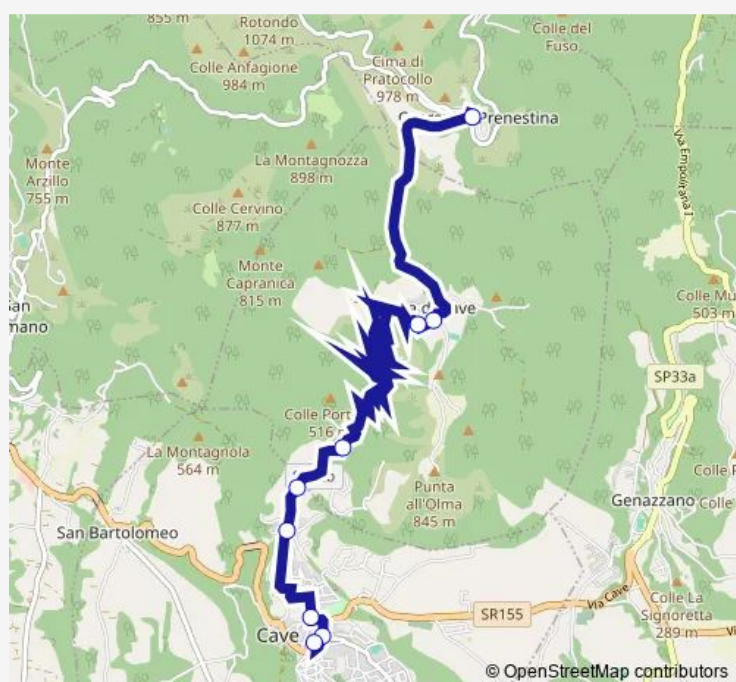

Thursday 07:15-17:45

Friday 07:15-17:45

Saturday 07:15-17:45

Sunday —

Route info

Direction: Capranica P. | Piazza Baccelli # f14544

Stops: 9

Trip Duration: 0 hour 27 min