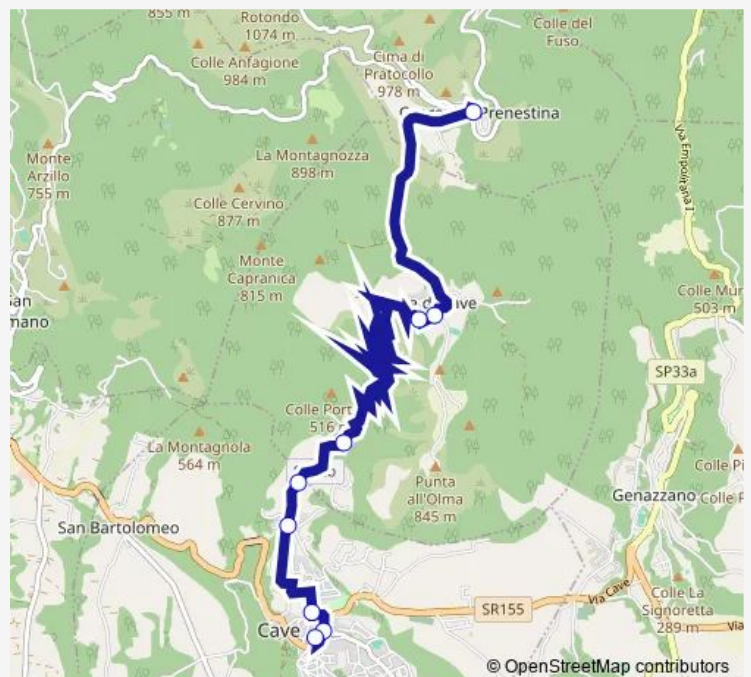

Thursday 07:15-17:45

Friday 07:15-17:45

Saturday 07:15-17:45

Sunday —

Route info

Direction: Capranica P. | Piazza Baccelli # f14544

Stops: 9

Trip Duration: 0 hour 27 min