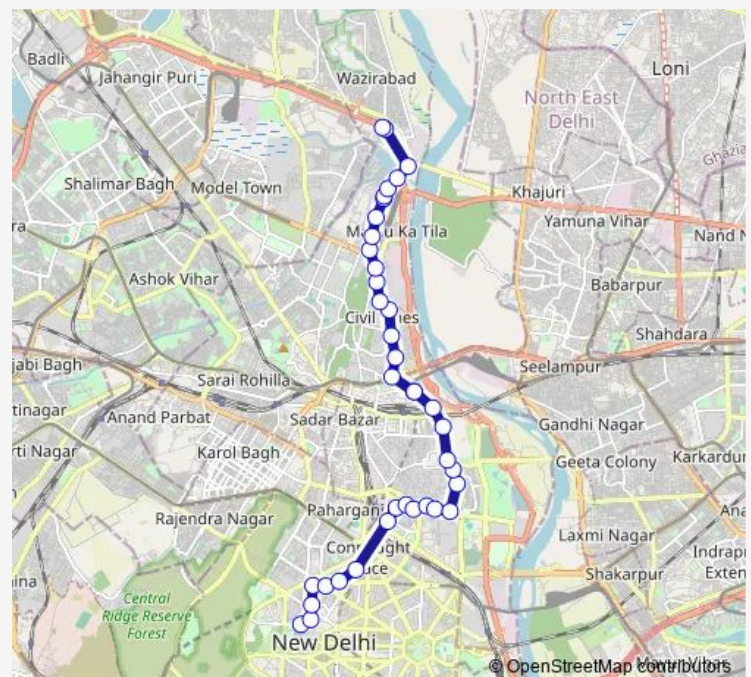

Gpo

Guru Govind Singh University (Kashmere Gate)

Isbt Kashmere Gate

Route schedule

Kendriya Terminal (Church Road) — gali no. 5 wazira bad jagatpur xing

Monday 02:30-23:30

Tuesday 02:30-23:30

Wednesday 02:30-23:30

Thursday 02:30-23:30

Friday 02:30-23:30

Saturday 02:30-23:30

Sunday 02:30-23:30

Route info

Direction: Kendriya Terminal (Church Road)

Stops: 38

Trip Duration: 1 hour 0 min

■ 271up

BusMaps

Isbt Nityanand Marg

Ludlow Castle

Exchange Store / Civil Lines Metro Station

IP College (Ring Road)

Old Secretariat (Postal Account Office)

Vidhan Sabha Metro Station

Wazirabad Crossing

Gopal Pur / Jagat Pur Crossing

gali no. 5 wazira bad jagatpur xing

271up Bus time schedules and route maps are available in an offline PDF at busmaps.com. Use the busmaps.com website to see live bus times, train schedule or subway schedule, and step-by-step directions for all public transit in Delhi