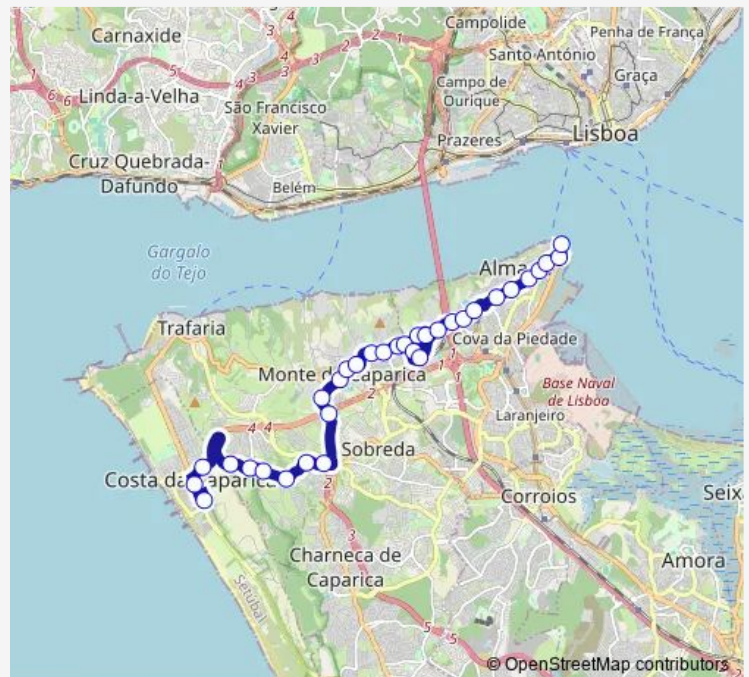

Route schedule

Costa Caparica (Torre DAS Argolas) TER P2 — Cacilhas (Terminal) P10

Monday	04:45-02:00 ⁺¹
Tuesday	04:45-02:00 ⁺¹
Wednesday	04:45-02:00 ⁺¹
Thursday	04:45-02:00 ⁺¹
Friday	04:45-02:00 ⁺¹
Saturday	05:10-02:00 ⁺¹
Sunday	05:10-02:00 ⁺¹

Route info

Direction: Costa Caparica (Torre DAS Argolas) TER P2

Stops: 33

Trip Duration: 0 hour 45 min

3022 — Costa da Caparica (Terminal) - Cacilhas (Terminal)

Bº COR Rosa (R Bela Vista 4)

Pragal (AV Torrado Silva) Estação