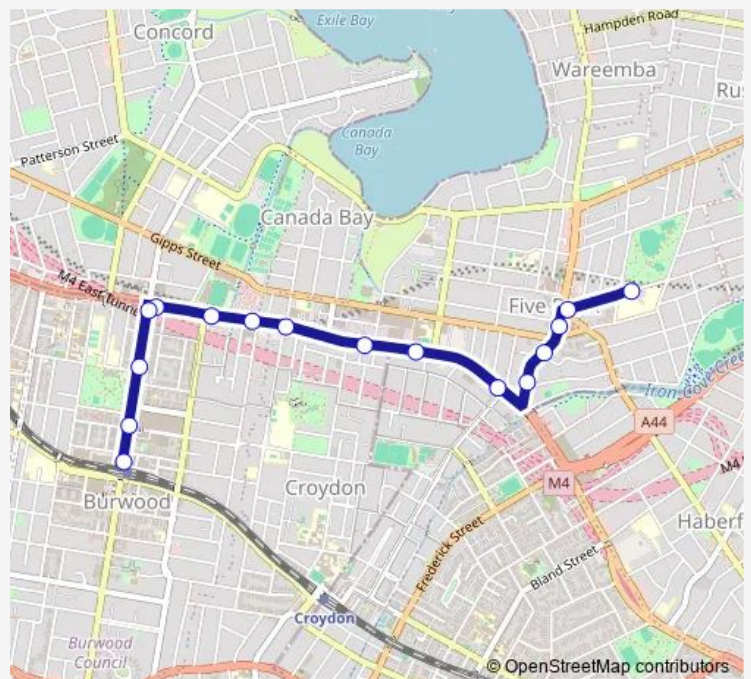

School Bus 673s Domremy College to Burwood

[Go to website](#)

Direction

Domremy College, First Av — Burwood Station, Burwood Rd, Stand H

16 stops

[Open route schedule](#)

- Domremy College, First Av
- First Av At Ramsay Rd
- Great North Rd Opp Club Five Dock Rsl
- Great North Rd At Murralong Av
- Great North Rd At Harrabrook Av
- Parramatta Rd At Croydon Rd
- Parramatta Rd After Byron St
- Parramatta Rd At Alfred St
- Parramatta Rd At Cheltenham Rd
- Parramatta Rd At Lucas Rd
- Parramatta Rd Opp Concord Oval
- Parramatta Rd Before Burwood Rd
- Burwood Rd At Parramatta Rd
- Burwood Rd Opp Comer St
- Westfield Burwood, Burwood Rd
- Burwood Station, Burwood Rd, Stand H

Route schedule

Domremy College, First Av — Burwood Station, Burwood Rd, Stand H

Monday	15:15
Tuesday	15:15
Wednesday	15:15
Thursday	15:15
Friday	15:15
Saturday	—
Sunday	—

Route info

Direction: Domremy College, First Av

Stops: 16

Trip Duration: 0 hour 20 min

673s — Domremy College to Burwood

673s School Bus time schedules and route maps are available in an offline PDF at busmaps.com. Use the busmaps.com website to see live bus times, train schedule or subway schedule, and step-by-step directions for all public transit in Sydney