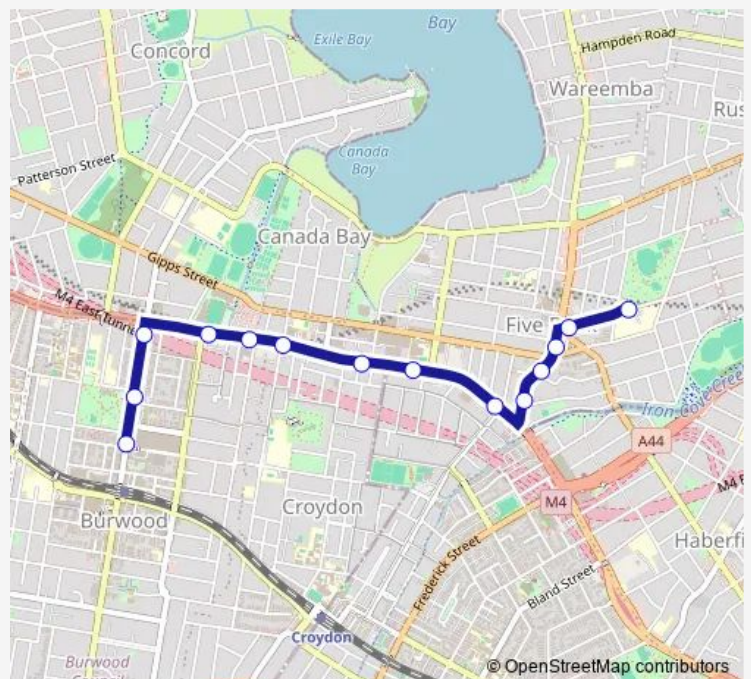

School Bus 673s Domremy College to Burwood

[Go to website](#)

Direction

Domremy College, First Av — Westfield Burwood, Burwood Rd

14 stops

[Open route schedule](#)

Domremy College, First Av

First Av At Ramsay Rd

Club Five Dock Rsl, Great North Road

Great North Rd At Murralong Av

Great North Rd At Harrabrook Av

Parramatta Rd At Croydon Rd

Parramatta Rd After Byron St

Parramatta Rd At Alfred St

Parramatta Rd At Cheltenham Rd

Parramatta Rd At Lucas Rd

Parramatta Rd Opp Concord Oval

Burwood Rd At Parramatta Rd

Burwood Rd Opp Burwood Park

Westfield Burwood, Burwood Rd

Route schedule

Domremy College, First Av — Westfield Burwood, Burwood Rd

Monday	15:15
Tuesday	15:15
Wednesday	15:15
Thursday	14:50
Friday	—
Saturday	—
Sunday	—

Route info

Direction: Domremy College, First Av

Stops: 14

Trip Duration: 0 hour 20 min

673s — Domremy College to Burwood