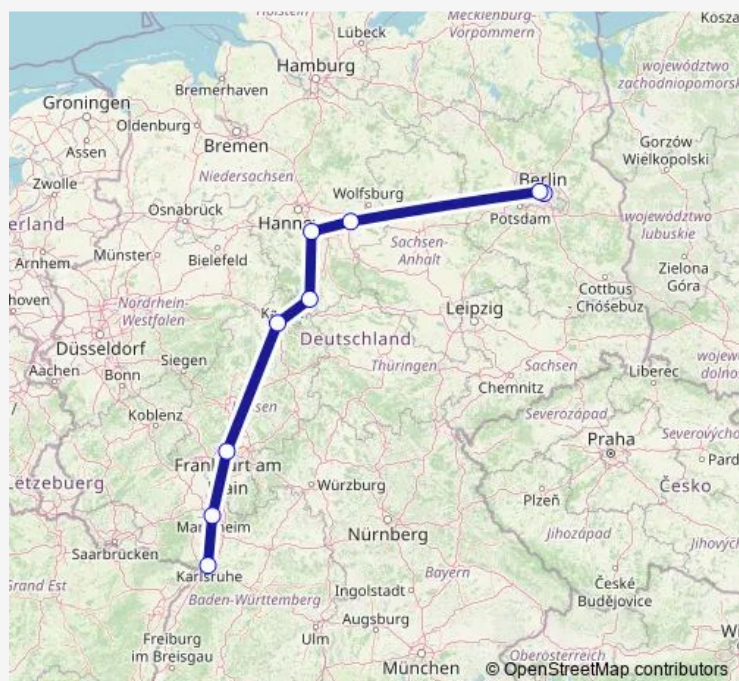

Göttingen

Kassel-Wilhelmshöhe

Frankfurt(Main)Süd

Mannheim Hbf

Karlsruhe Hbf

### Route schedule

Berlin Ostbahnhof — Karlsruhe Hbf

Monday	—
Tuesday	—
Wednesday	—
Thursday	—
Friday	04:55
Saturday	—
Sunday	—

### Route info

Direction: Berlin Ostbahnhof

Stops: 9

Trip Duration: 6 hour 19 min

ICE 2589

ICE 2589 Rail time schedules and route maps are available in an offline PDF at [busmaps.com](https://busmaps.com). Use the [busmaps.com](https://busmaps.com) website to see live bus times, train schedule or subway schedule, and step-by-step directions for all public transit in Berlin