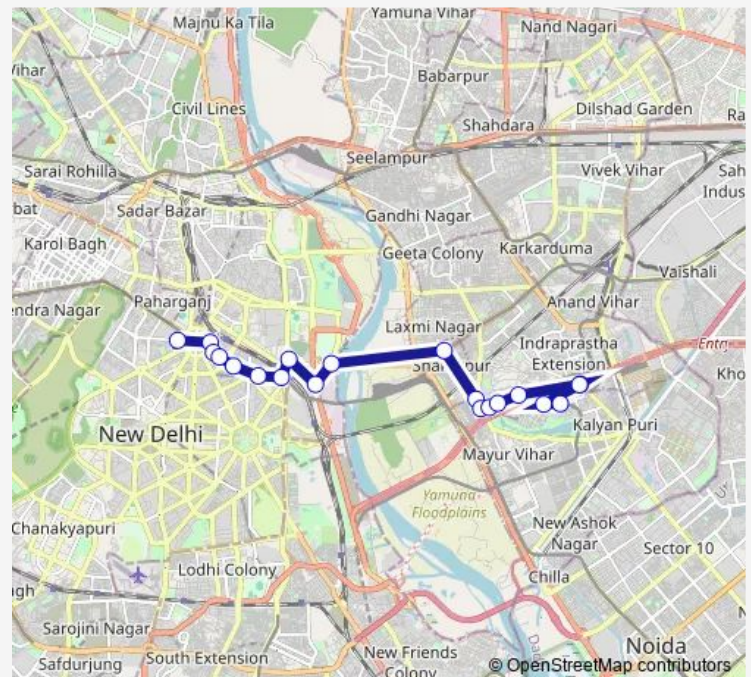

Mayur Vihar P 2 P A

Mayur Vihar Phase 2 (T)

Route schedule

Shivaji Stadium Terminal — Mayur Vihar Phase 2 (T)

Monday 07:10-21:25

Tuesday 07:10-21:25

Wednesday 07:10-21:25

Thursday 07:10-21:25

Friday 07:10-21:25

Saturday 07:10-21:25

Sunday 07:10-21:25

Route info

Direction: Shivaji Stadium Terminal

Stops: 20

Trip Duration: 0 hour 49 min

349aup