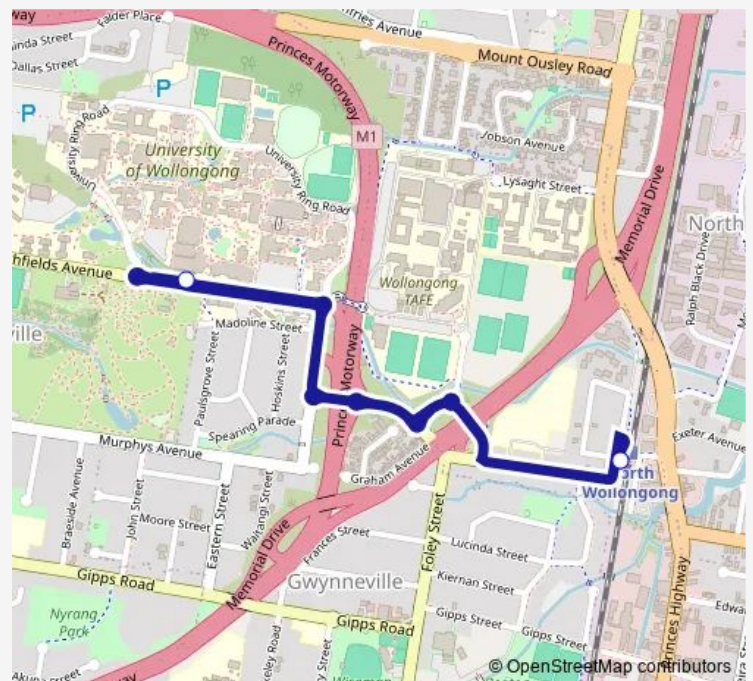

### Direction

North Wollongong Station, Porter St — North Wollongong Station, Porter St

3 stops

[Open route schedule](#)

North Wollongong Station, Porter St

University Of Wollongong, Northfields Av, Stand A

North Wollongong Station, Porter St

### Route schedule

North Wollongong Station, Porter St — North Wollongong Station, Porter St

Monday 07:51-21:57

Tuesday 07:51-21:57

Wednesday 07:51-21:57

Thursday 07:51-21:57

Friday 07:51-21:57

Saturday —

### Route info

Direction: North Wollongong Station, Porter St

Stops: 3

Trip Duration: 0 hour 10 min

9N — UOW North Gong Shuttle

9N Bus time schedules and route maps are available in an offline PDF at [busmaps.com](https://busmaps.com). Use the [busmaps.com](https://busmaps.com) website to see live bus times, train schedule or subway schedule, and step-by-step directions for all public transit in Wollongong