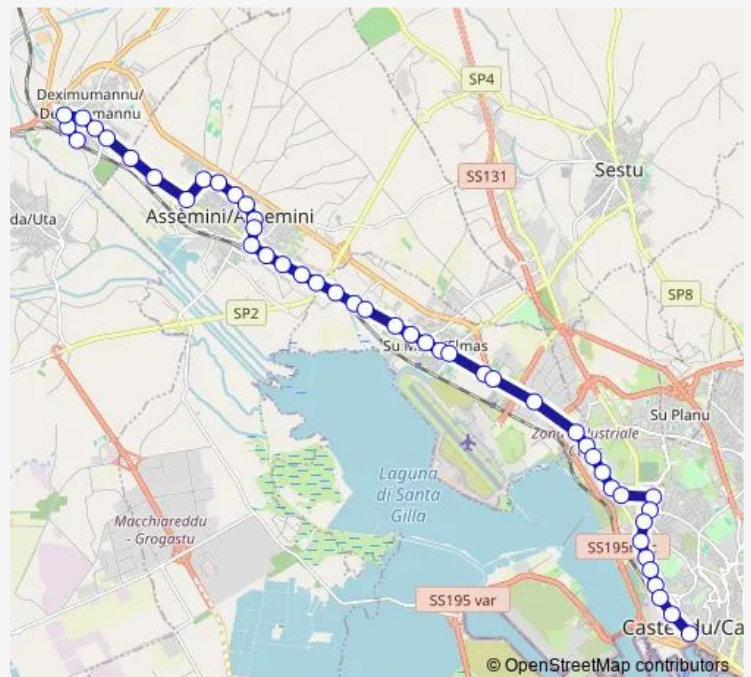

Bus 9N 9 - Servizio Notturmo

[Go to website](#)

Direction

undefined — undefined

0 stops

[Open route schedule](#)

Route schedule

undefined — undefined

Monday	—
Tuesday	—
Wednesday	—
Thursday	—
Friday	—
Saturday	24:45-02:15 ⁺¹
Sunday	03:00-03:45

Route info

Direction:

Stops: 0

Trip Duration: — min

Direction

Roma (Stazione Fs) — Stazione (capolinea 9)

51 stops

[Open route schedule](#)

Roma (Stazione Fs)

Roma (fronte Stazione Fs)

Trieste (civico 3)

Trieste (civico 57)

Trieste (Assessorato Ras)

Trieste (Ctm)

Trieste (fronte San Paolo)