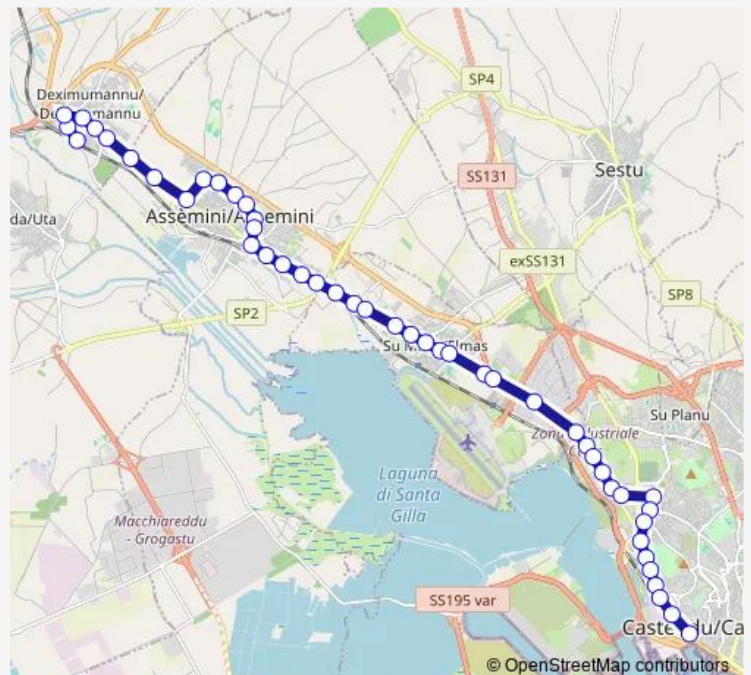

### Route schedule

Roma (Stazione Fs) — Stazione (capolinea 9)

Monday	—
Tuesday	—
Wednesday	—
Thursday	—
Friday	—
Saturday	24:00-02:15 <sup>+1</sup>
Sunday	03:00

### Route info

Direction: Roma (Stazione Fs)

Stops: 51

Trip Duration: 0 hour 45 min

9n — 9 - Servizio Notturmo

BusMaps

Elmas (Istituto Agrario)

del Pino Solitario (fronte Garofani)