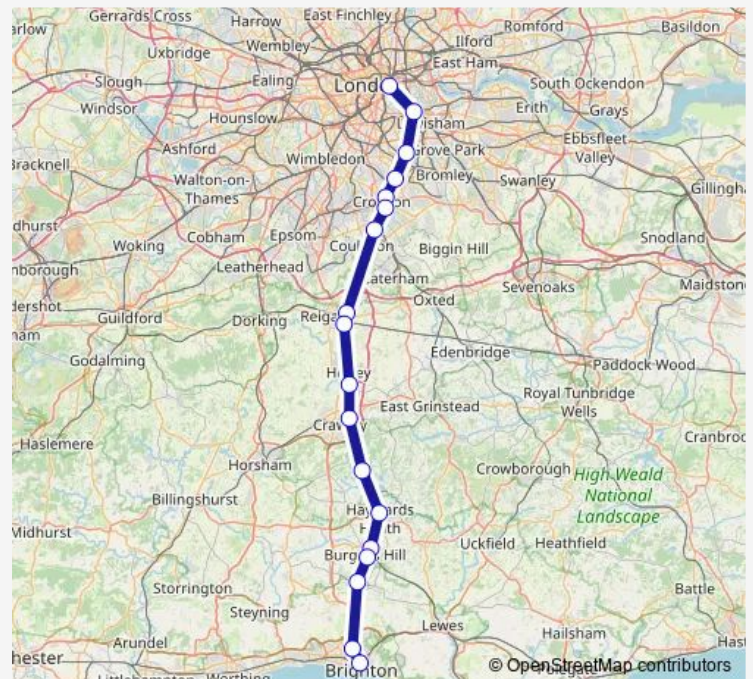

### Route schedule

London Bridge — Brighton

Monday	00:14
Tuesday	—
Wednesday	—
Thursday	—
Friday	—
Saturday	06:35-23:12
Sunday	07:08-00:14 <sup>+1</sup>

### Route info

Direction: London Bridge

Stops: 18

Trip Duration: 1 hour 13 min

■ TI:Lbg->Btn — TL train service from LBG to Btn

**Direction**

London Bridge — Brighton

16 stops

[Open route schedule](#)

London Bridge

New Cross Gate

Sydenham

Norwood Junction

East Croydon

Purley

Earlswood (Surrey)

## Route info

Direction: London Bridge

Stops: 16

Trip Duration: 1 hour 27 min