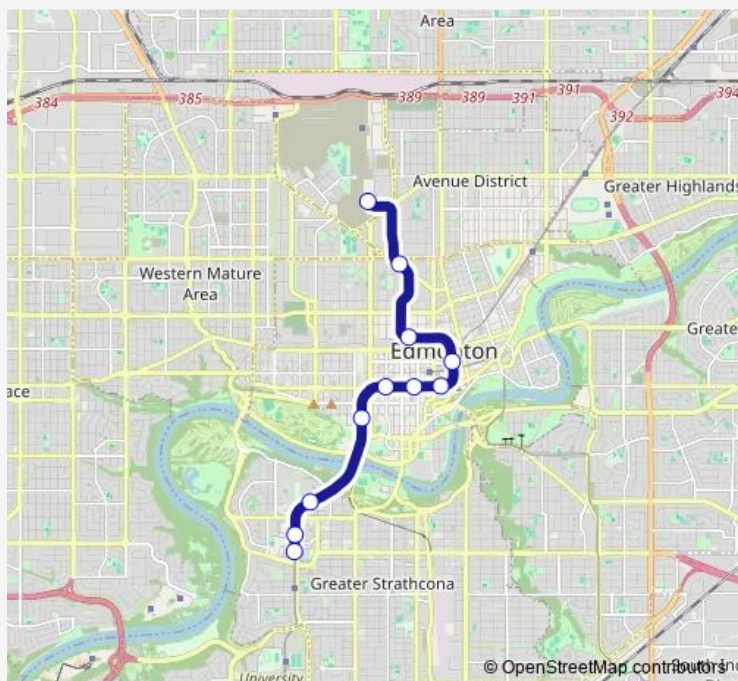

Corona Station

Bay Enterprise Square Station

Central Station

Churchill Station

Macewan Station

Kingsway RAH Station

Nait Blatchford Market Station

Route schedule

Metro Line Jttl Track — Nait Blatchford Market Station

Monday	05:23-00:24 ⁺¹
Tuesday	05:23-00:24 ⁺¹
Wednesday	05:23-00:24 ⁺¹
Thursday	05:23-00:24 ⁺¹
Friday	05:23-00:24 ⁺¹
Saturday	05:24-00:24 ⁺¹
Sunday	05:39-23:39

Route info

Direction: Metro Line Jttl Track

Stops: 11

Trip Duration: 0 hour 21 min

Metro — LRT Metro Line

Direction

Nait Blatchford Market Station — Metro Line Jttl Track

11 stops

[Open route schedule](#)

Nait Blatchford Market Station

Kingsway RAH Station

Macewan Station

Churchill Station

Central Station

Bay Enterprise Square Station

Corona Station