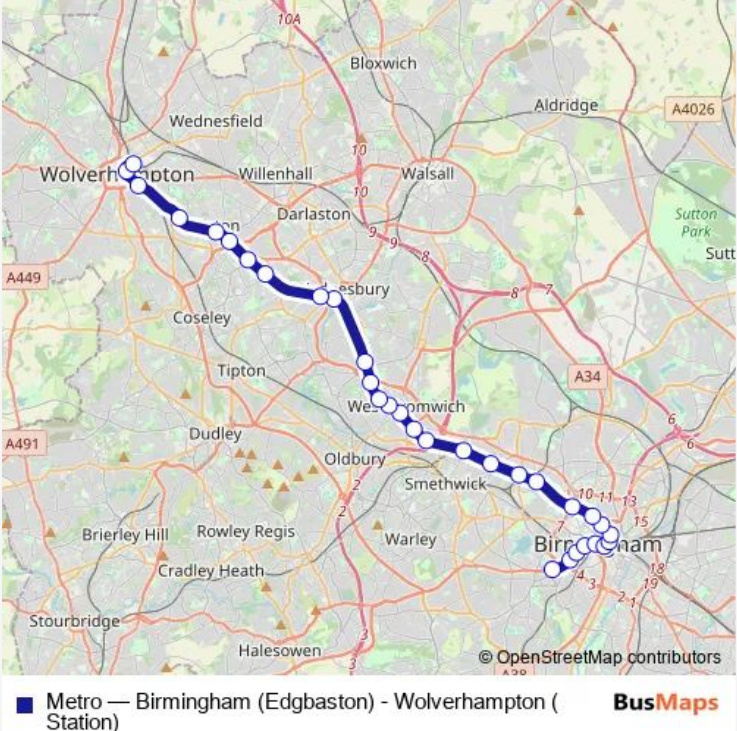

Tram Metro Birmingham (Edgbaston) - Wolverhampton (Station)

[Go to website](#)

Direction
 Edgbaston Village (Midland Metro Stop) — Wolverhampton Station (Midland Metro Stop)

32 stops

[Open route schedule](#)

- Edgbaston Village (Midland Metro Stop)
- Five Ways (Midland Metro Stop)
- Brindleyplace (Midland Metro Stop)
- Centenary Square (Midlands Metro Stop)
- Town Hall (Midlands Metro Stop)
- Grand Central New Street (Midland Metro Stop)
- Corporation Street (Midland Metro Stop)
- Bull Street (Midland Metro Stop)
- St Chads (Midland Metro Stop)
- St Paul's (Midland Metro Stop)
- Jewellery Quarter (Midland Metro Stop)
- Soho Benson Road (Midland Metro Stop)
- Winson Green Outer Circle (Midland Metro Stop)
- Handsworth Booth Street (Midland Metro Stop)
- The Hawthorns (Midland Metro Stop)
- Kenrick Park (Midland Metro Stop)
- Trinity Way (Midland Metro Stop)
- West Bromwich Central (Midland Metro Stop)
- Lodge Road-West Bromwich Town Hall (Metro Stop)
- Dartmouth Street (Midland Metro Stop)

Route schedule
 Edgbaston Village (Midland Metro Stop) — Wolverhampton Station (Midland Metro Stop)

Monday	00:00-23:45
Tuesday	00:00-23:45
Wednesday	00:00-23:45
Thursday	00:00-23:45
Friday	00:00-23:45
Saturday	00:00-23:45
Sunday	00:00-23:45

Route info

Direction: Edgbaston Village (Midland Metro Stop)

Stops: 32

Trip Duration: 0 hour 57 min

Dudley Street Guns Village (Midland Metro Stop)

Black Lake (Midland Metro Stop)

Wednesbury Great Western Street (Metro Stop)