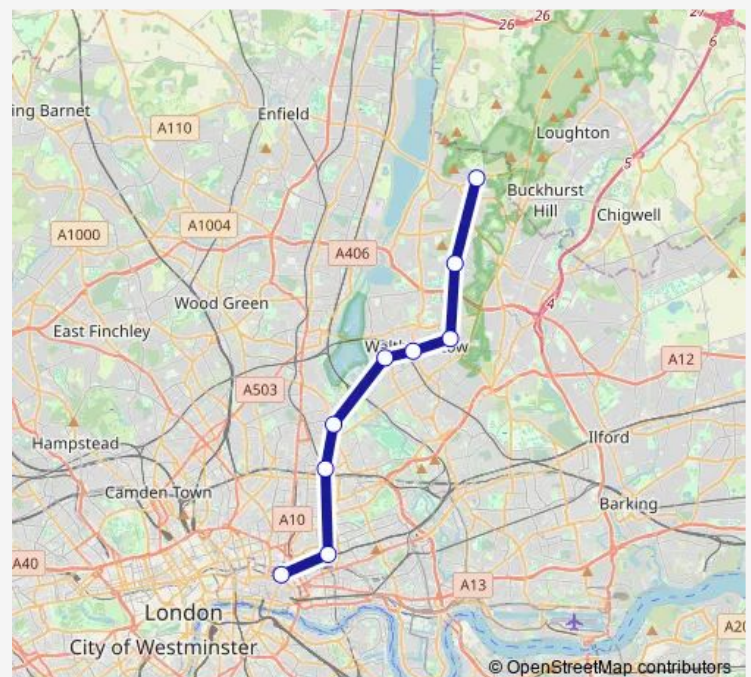

Monday 05:10-23:25

Tuesday 05:10-23:25

Wednesday 05:10-23:25

Thursday 05:10-23:25

Friday 05:10-23:25

Saturday 05:10-23:25

Sunday 06:40-23:10

**Route info**

Direction: Chingford

Stops: 9

Trip Duration: 0 hour 26 min

■ Weaver — Chingford - London Liverpool Street

## Direction

London Liverpool Street — Chingford

9 stops

[Open route schedule](#)

London Liverpool Street

Bethnal Green

Hackney Downs

Clapton

## Route info

Direction: London Liverpool Street

Stops: 9

Trip Duration: 0 hour 27 min

Weaver Rail time schedules and route maps are available in an offline PDF at [busmaps.com](#). Use the [busmaps.com](#) website to see live bus times, train schedule or subway schedule, and step-by-step directions for all public transit in Walthamstow