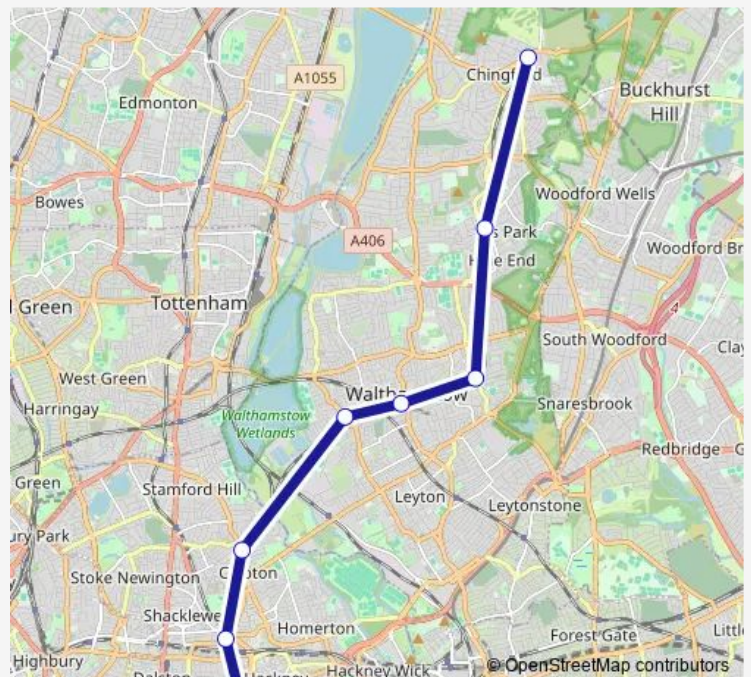

Rail Weaver London Fields - Chingford

[Go to website](#)

Direction

London Fields — Chingford

8 stops

[Open route schedule](#)

London Fields

Hackney Downs

Monday 00:17-01:7⁺¹

Tuesday 00:17-01:47⁺¹

Wednesday 00:17-01:7⁺¹

Thursday 00:17-01:07

Friday 06:17-01:7⁺¹

Saturday 00:17-01:7⁺¹

Sunday 00:17-01:7⁺¹

Route info

Direction: London Fields

Stops: 8

Trip Duration: 0 hour 23 min

■ Weaver — London Fields - Chingford

Direction

Chingford — London Fields

8 stops

[Open route schedule](#)