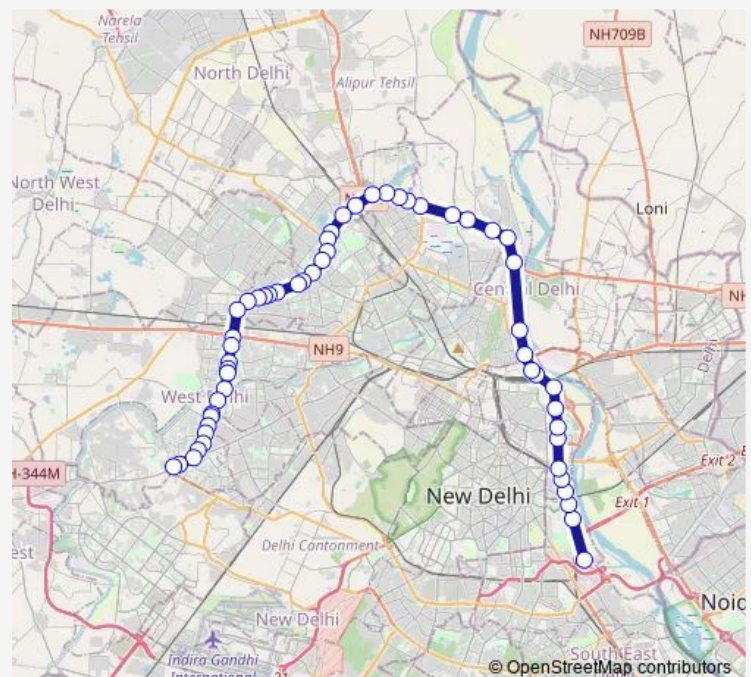

Burari Crossing

Mukund Pur Crossing

Jahangir Puri Outer Ring Road

Route schedule

Sarai Kale Khan Isbt — Uttam Nagar Terminal

Monday 05:00-20:50

Tuesday 05:00-20:50

Wednesday 05:00-20:50

Thursday 05:00-20:50

Friday 05:00-20:50

Saturday 05:00-20:50

Sunday 05:00-20:50

Route info

Direction: Sarai Kale Khan Isbt

Stops: 55

Trip Duration: 2 hour 34 min