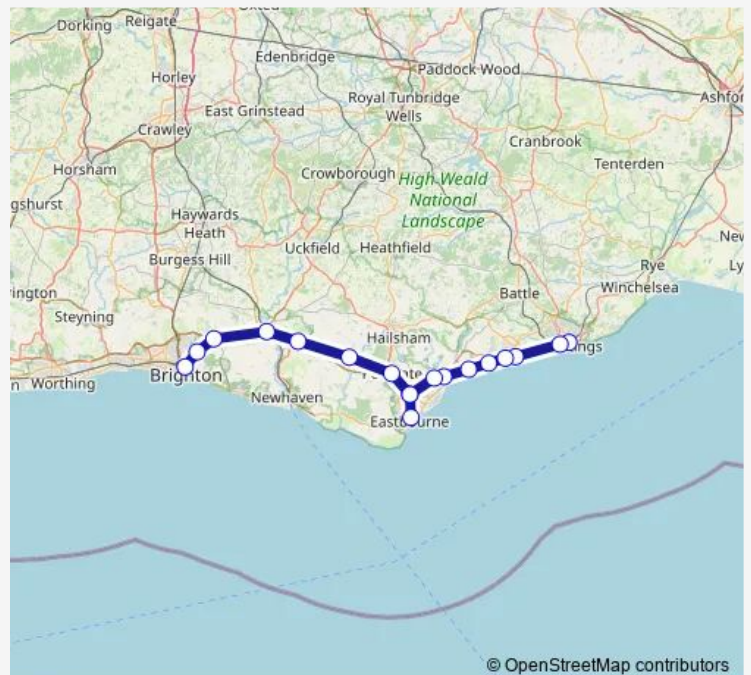

Monday 23:29

Tuesday —

Wednesday —

Thursday —

Friday —

Saturday 23:29-00:04⁺¹

Sunday 00:04-23:25

Route info

Direction: Hastings

Stops: 16

Trip Duration: 1 hour 17 min

© OpenStreetMap contributors

■ Sn:Hgs->Btn — SN train service from HGS to Btn

Direction

Hastings — Brighton

18 stops

[Open route schedule](#)

Hastings

St Leonards Warrior Square

Bexhill

Collington

Cooden Beach

Normans Bay

Pevensey Bay

Thursday 05:53-22:01

Friday 05:53-22:01

Saturday 06:00-22:30

Sunday 08:38-23:09

Route info

Direction: Hastings

Stops: 18

Trip Duration: 1 hour 23 min