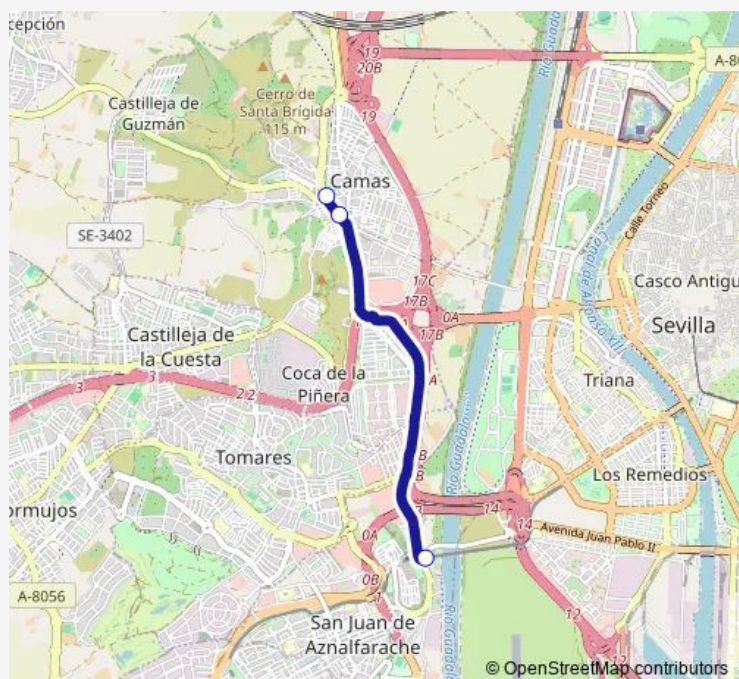

Bus 1733 M-173b Camas - San Juan De Aznalfarache (Metro S Juan Bajo)

[Go to website](#)

Direction

Metro San Juan Bajo (U) — Apeadero Camas

3 stops

[Open route schedule](#)

Metro San Juan Bajo (U)

Correos Traseras

Apeadero Camas

Route schedule

Metro San Juan Bajo (U) — Apeadero Camas

Monday	07:30-15:30
Tuesday	07:30-15:30
Wednesday	07:30-15:30
Thursday	07:30-15:30
Friday	07:30-15:30
Saturday	—
Sunday	—

Route info

Direction: Metro San Juan Bajo (U)

Stops: 3

Trip Duration: 0 hour 13 min

Direction

Apeadero Camas — Metro San Juan Bajo (U)

4 stops

[Open route schedule](#)

Apeadero Camas

Bda La Extremeña

Route info

Direction: Apeadero Camas

Stops: 4

Trip Duration: 0 hour 13 min

1733 Bus time schedules and route maps are available in an offline PDF at busmaps.com. Use the busmaps.com website to see live bus times, train schedule or subway schedule, and step-by-step directions for all public transit in Camas