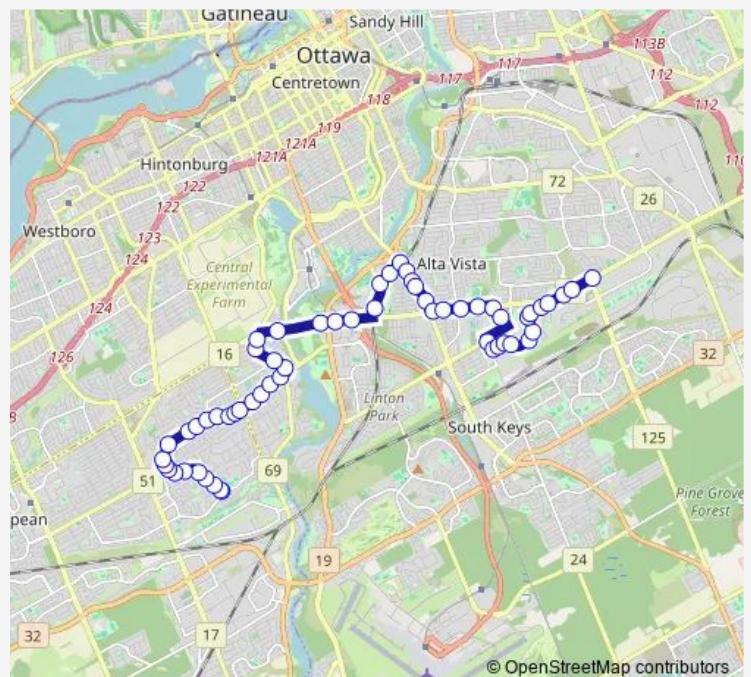

Heron / Finn

Heron / Alta Vista

Heron / Alta Vista

Route schedule

Walkley / Conroy — Chesterton / Viewmount

Monday 08:03

Tuesday 08:03

Wednesday 08:03

Thursday 08:03

Friday 08:03

Saturday —

Sunday —

Route info

Direction: Walkley / Conroy

Stops: 61

Trip Duration: 0 hour 41 min

Billings Bridge

Billings Bridge

Data Centre / Billings Bridge

Heron

Heron / Data Centre (D)

Heron / Bronson (B)

Heron / Riverside

Heron / Riverside

Monday 15:05

Tuesday 15:05

Wednesday 15:05

Thursday 15:05

Friday 15:05

Saturday —

Sunday —

Route info