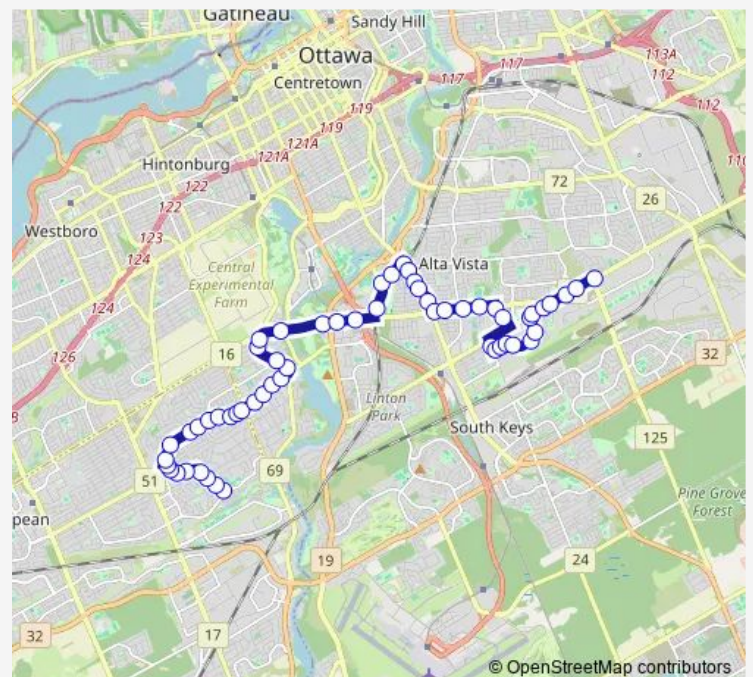

Heatherington / Albion

Albion / Walkley

Baycrest / Walkley

Baycrest / Cedarwood

Baycrest / Heron

Heron / Baycrest

Heron / Finn

Heron / Alta Vista

Heron / Alta Vista

Route schedule

Walkley / Conroy — Chesterton / Viewmount

Monday 08:03

Tuesday 08:03

Wednesday 08:03

Thursday 08:03

Friday 08:03

Saturday —

Sunday —

Route info

Direction: Walkley / Conroy

Stops: 61

Trip Duration: 0 hour 41 min

Heron / Evans

Heron / Bank

Bank / Heron

Bank / Karn

Bank / Rockingham

Bank / Lamira

Bank / Kilborn Pathway- Sentier

Billings Bridge / Bank

Billings Bridge 3b

Data Centre / Billings Bridge