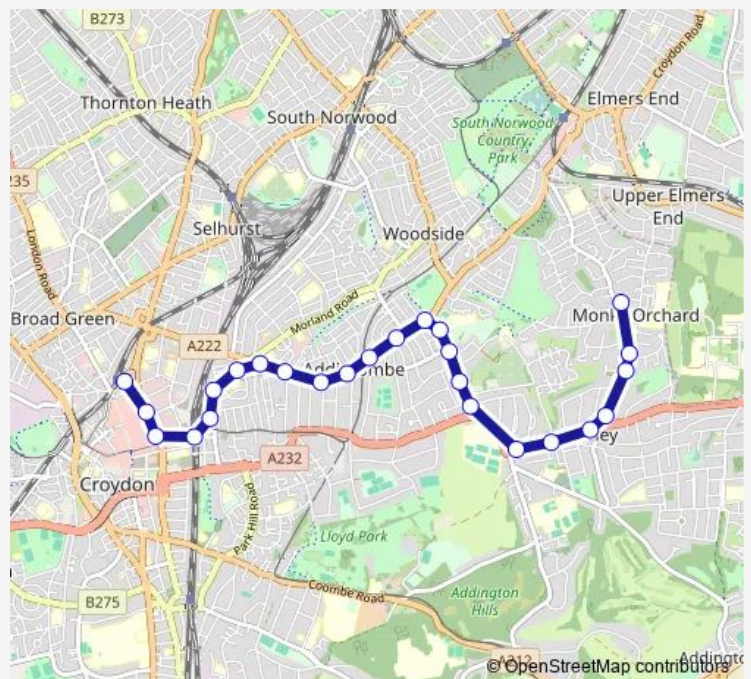

Bus 689 West Croydon - Addiscombe - Shirley - Peregrine Gardens - Monks Orchard

[Go to website](#)

Direction

Glade Gardens — West Croydon Bus Station

25 stops

[Open route schedule](#)

- Glade Gardens
- Tower View
- Potters Close
- Peregrine Gardens
- Shirley Library Wickham Road
- Shirley Oaks Road
- Upper Shirley Road
- Shirley Park / Shirley Avenue
- Shirley Clinic
- Bingham Road
- Oasis Academy
- Brockenhurst Road
- Parkview Road
- Addiscombe Tram Stop
- Ashburton Road
- Havelock Road (CR0)
- Canning Road
- Morland Road
- Leslie Grove
- Cross Road (CR0)
- Addiscombe Road

Route schedule

Glade Gardens — West Croydon Bus Station

Monday	15:05
Tuesday	15:05
Wednesday	15:05
Thursday	15:05
Friday	15:05
Saturday	—
Sunday	—

Route info

Direction: Glade Gardens

Stops: 25

Trip Duration: 0 hour 36 min

East Croydon Rail Station

Electric House

Whitgift Centre

West Croydon Bus Station

Direction

West Croydon Bus Station — Glade Gardens

23 stops

[Open route schedule](#)

Havelock Road (CR0)

Addiscombe Tram Stop

Parkview Road

Brockenhurst Road

Oasis Academy

Bingham Road

Shirley Clinic

Valley Walk