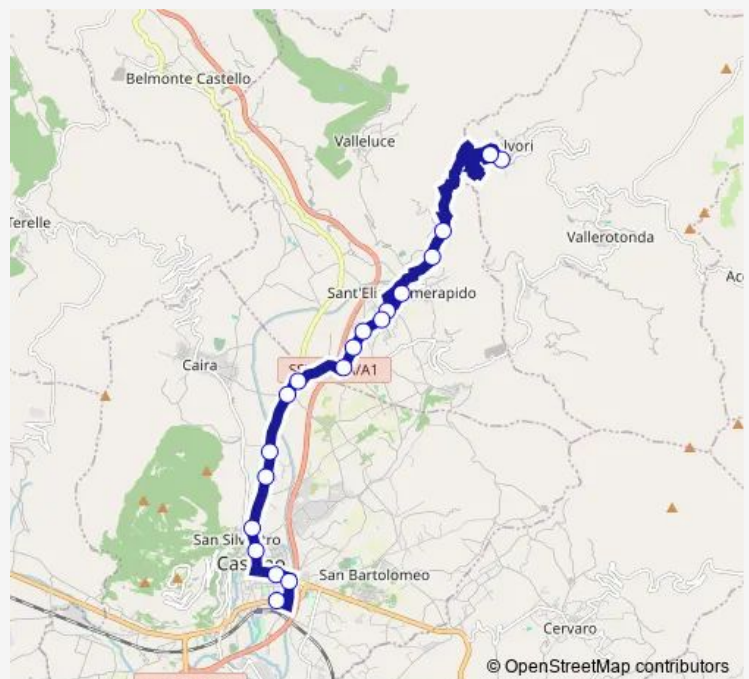

Route schedule

VALLEROTONDA | Valvori # f7991 — Cassino | Viale Garigliano Via Volturno # f4412

Monday	—
Tuesday	—
Wednesday	—
Thursday	—
Friday	—
Saturday	07:35
Sunday	—

Route info

Direction: VALLEROTONDA | Valvori # f7991

Stops: 19

Trip Duration: 0 hour 30 min

Valvori - Cassino # Cs18d

Bus time schedules and route maps are available in an offline PDF at busmaps.com. Use the busmaps.com website to see live bus times, train schedule or subway schedule, and step-by-step directions for all public transit in Sant'Elia Fiumerapido