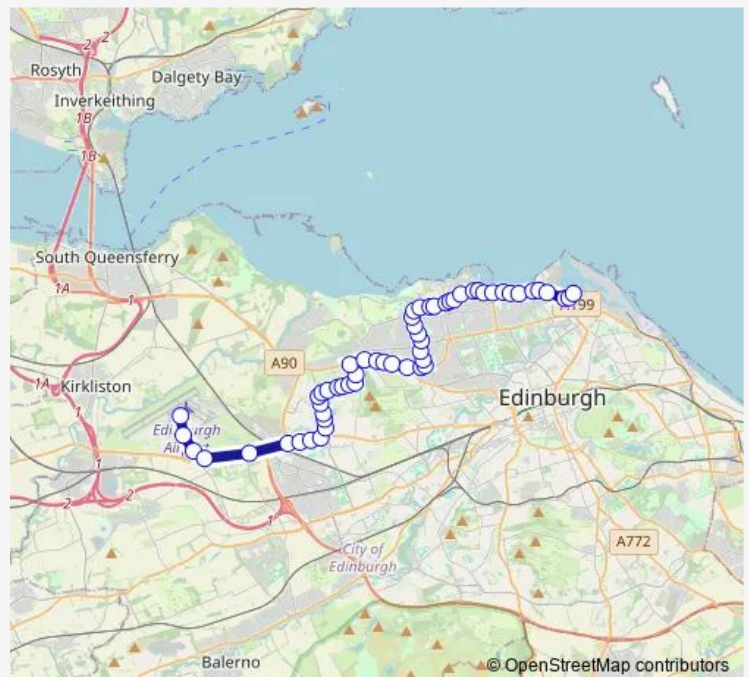

Waterfront Gait

Pennywell Cottages

Craigroyston Community High School

Route schedule

Ocean Terminal — Meadow Place Road

Monday 20:23-21:18

Tuesday 20:23-21:18

Wednesday 20:23-21:18

Thursday 20:23-21:18

Friday 20:23-21:18

Saturday 21:18

Sunday 21:18

Route info

Direction: Ocean Terminal

Stops: 45

Trip Duration: 0 hour 32 min

200

BusMaps

Muirhouse Hub

Muirhouse Avenue

Craigroyston Health Centre

Drylaw Parish Church

Drylaw School

Drylaw Avenue