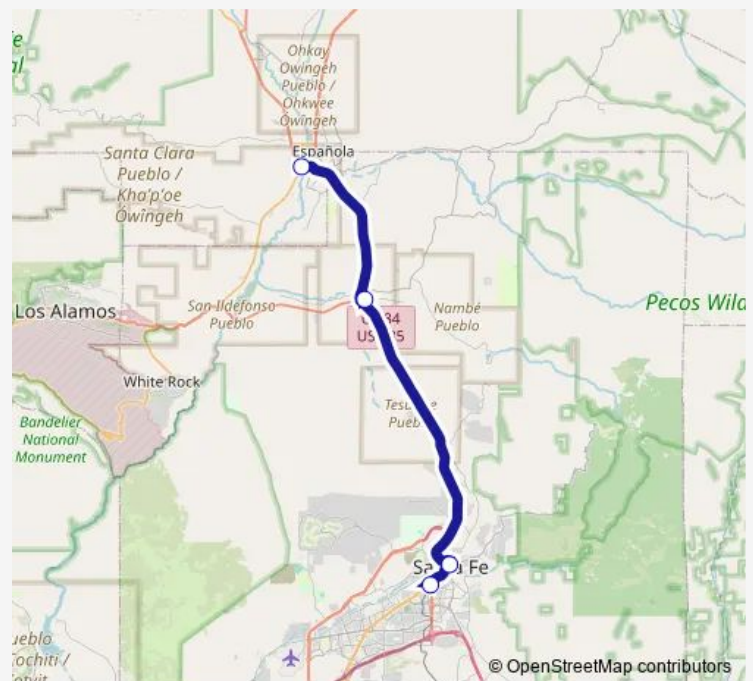

Alameda St Temporary Transit Center

Espanola Transit Center

Route schedule

South Capitol Station - Shelter 1 — Espanola Transit Center

Monday 07:45-17:05

Tuesday 07:45-17:05

Wednesday 07:45-17:05

Thursday 07:45-17:05

Friday 07:45-17:05

Saturday —

Sunday —

Route info

Direction: South Capitol Station - Shelter 1

Stops: 4

Trip Duration: 0 hour 54 min

200 — Santa Fe

Direction

Espanola Transit Center — South Capitol Station - Shelter 1

4 stops

[Open route schedule](#)

Espanola Transit Center

Cities Of Gold Casino Park & Ride Lot

Alameda St Temporary Transit Center

South Capitol Station - Shelter 1

Tuesday 10:20-13:45

Wednesday 10:20-13:45

Thursday 10:20-13:45

Friday 10:20-13:45

Saturday —

Sunday —

Route info

Direction: South Capitol Station - Shelter 1