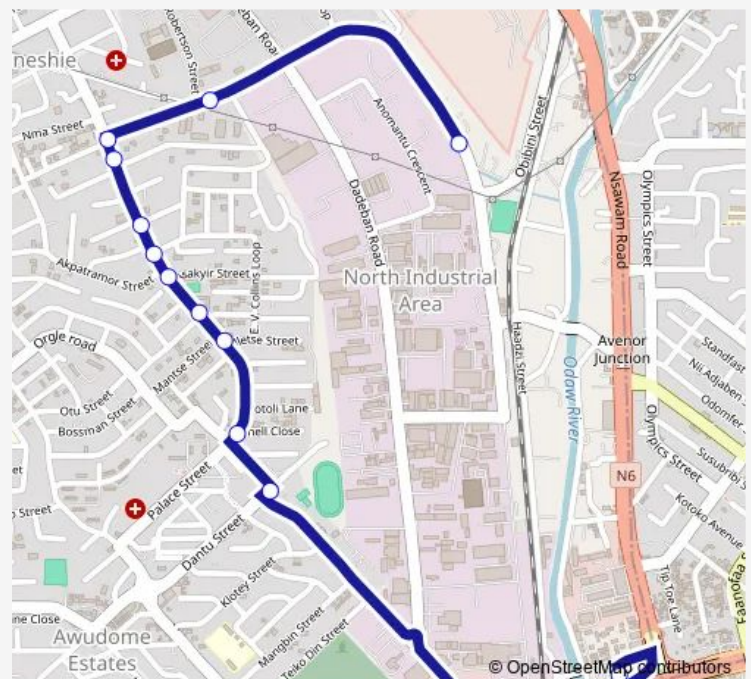

## Bus 200 New Melcom ↔ Circle

[Go to website](#)

### Direction

Circle — New Melcom

13 stops

[Open route schedule](#)

Circle

Circle Neoplan Station

Azumah Nelson Complex

Dance Bar

### Route schedule

Circle — New Melcom

Monday 06:00

Tuesday 06:00

Wednesday 06:00

Thursday 06:00

Friday 06:00

Saturday 06:00

### Route info

Direction: Circle

Stops: 13

Trip Duration: 0 hour 21 min

200 — New Melcom ↔ Circle

**Direction**

New Melcom — Circle

3 stops