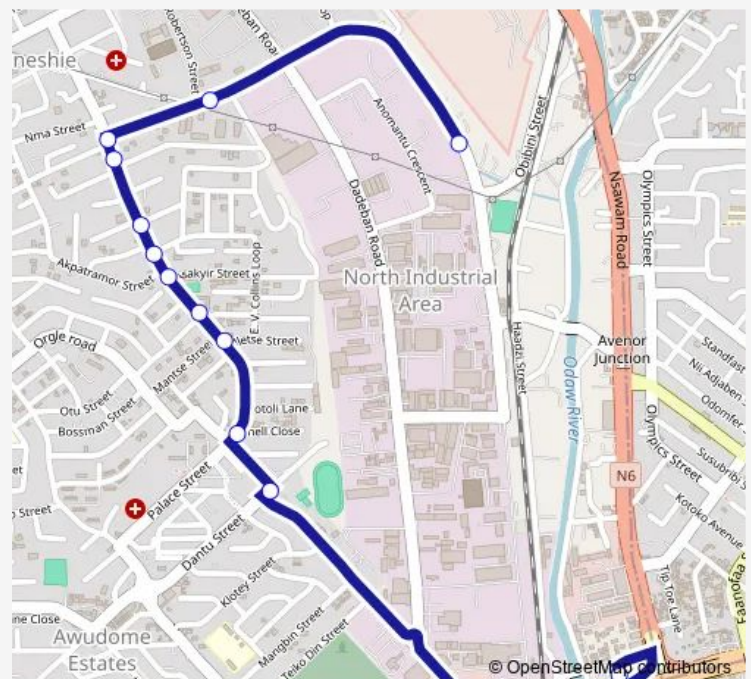

Swanlake

Light House

New Melcom

Route schedule

Circle — New Melcom

Monday 06:00

Tuesday 06:00

Wednesday 06:00

Thursday 06:00

Friday 06:00

Saturday 06:00

Sunday 06:00

Route info

Direction: Circle

Stops: 13

Trip Duration: 0 hour 21 min

200 — New Melcom ↔ Circle

Direction

New Melcom — Circle

3 stops

[Open route schedule](#)

New Melcom

Circle Asoredanho

Circle

Route schedule

New Melcom — Circle

Monday	06:00
Tuesday	06:00
Wednesday	06:00
Thursday	06:00
Friday	06:00
Saturday	06:00
Sunday	06:00

Route info

Direction: New Melcom

Stops: 3

Trip Duration: 0 hour 7 min

200 Bus time schedules and route maps are available in an offline PDF at busmaps.com. Use the busmaps.com website to see live bus times, train schedule or subway schedule, and step-by-step directions for all public transit in Accra