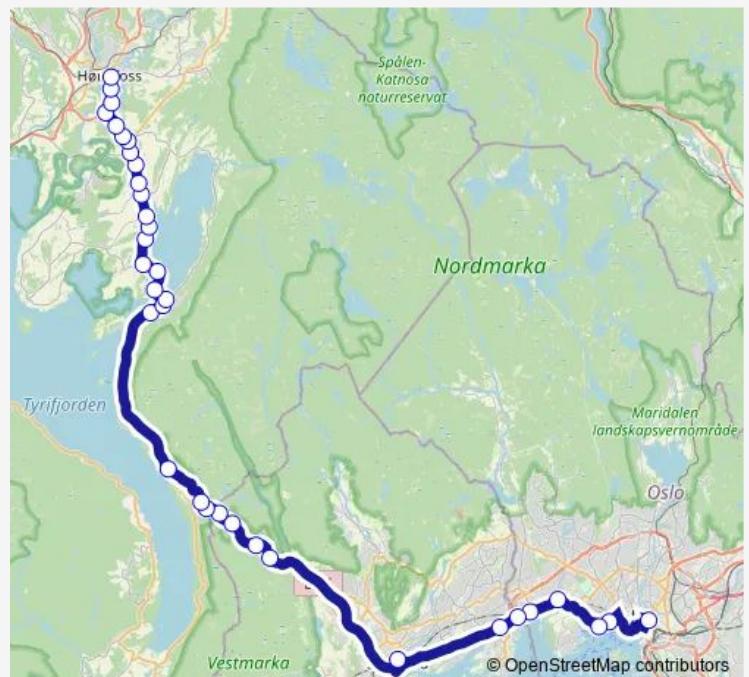

Thursday 05:00-22:00

Friday 05:00-22:00

Saturday 07:00-22:00

Sunday 08:00-22:00

Route info

Direction: Hønefoss sentrum

Stops: 35

Trip Duration: 1 hour 19 min

200 — Hønefoss-Oslo

BusMaps

Sollihøgda

Solbakken

Avtjerna

Brenna

Rustan

Sandvika bussterminal