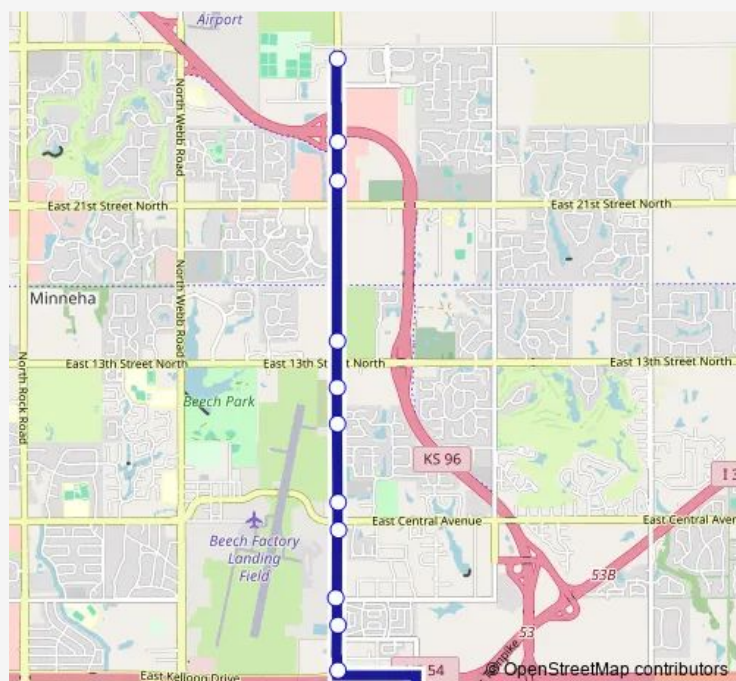

Greenwich and 22nd St Ob

Greenwich and K96 Ob

Top Golf Northbound

Route schedule

East Kellogg Walmart — Top Golf Northbound

Monday 06:27-18:27

Tuesday 06:27-18:27

Wednesday 06:27-18:27

Thursday 06:27-18:27

Friday 06:27-18:27

Saturday 07:30-17:30

Sunday —

Route info

Direction: East Kellogg Walmart

Stops: 13

Trip Duration: 0 hour 23 min

Direction

Top Golf Northbound — East Kellogg Walmart

17 stops

[Open route schedule](#)

Top Golf Northbound

39th St & Webb Rd Northbd

35th and Webb

Webb and 34th St. N

Candlewood Suites on Webb

Courtyard Marriott on Webb

Webb and Plumthicket

21st and Webb Southbound

Boynton Family Dental Arts

Waterfront Light Eastbound

Hatchett Buick GMC Eastbound

Genesis Greenwich Southbound