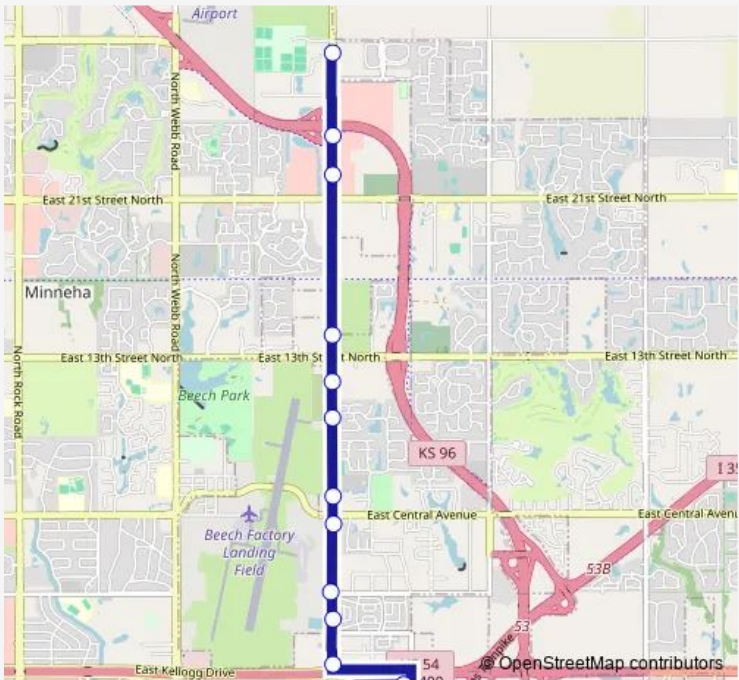

## Bus 200 Route 200

[Go to website](#)

**Direction**  
 East Kellogg Walmart — Top Golf Northbound  
 13 stops  
[Open route schedule](#)

- East Kellogg Walmart
- Lowes on East Kellogg
- Jay Harfield Northbound
- Zebra and Greenwich
- Douglas and Greenwich Southbound
- Quik Trip NB on Greenwich
- Hatchett Hyundai Northbound
- Pine Meadow Northbound
- Greenwich Braums Northbound
- Walsar Auto Northbound
- Greenwich and 22nd St Ob
- Greenwich and K96 Ob
- Top Golf Northbound

Route schedule  
 East Kellogg Walmart — Top Golf Northbound

Monday	06:27-18:27
Tuesday	06:27-18:27
Wednesday	06:27-18:27
Thursday	06:27-18:27
Friday	06:27-18:27
Saturday	07:30-17:30
Sunday	—

Route info  
 Direction: East Kellogg Walmart  
 Stops: 13  
 Trip Duration: 0 hour 23 min

**Direction**

Top Golf Northbound — East Kellogg Walmart

17 stops

[Open route schedule](#)

Top Golf Northbound

39th St &amp; Webb Rd Northbd

35th and Webb

Webb and 34th St. N

Candlewood Suites on Webb

Courtyard Marriott on Webb

Webb and Plumthicket

21st and Webb Southbound

Boynton Family Dental Arts

Waterfront Light Eastbound

Hatchett Buick GMC Eastbound

Genesis Greenwich Southbound