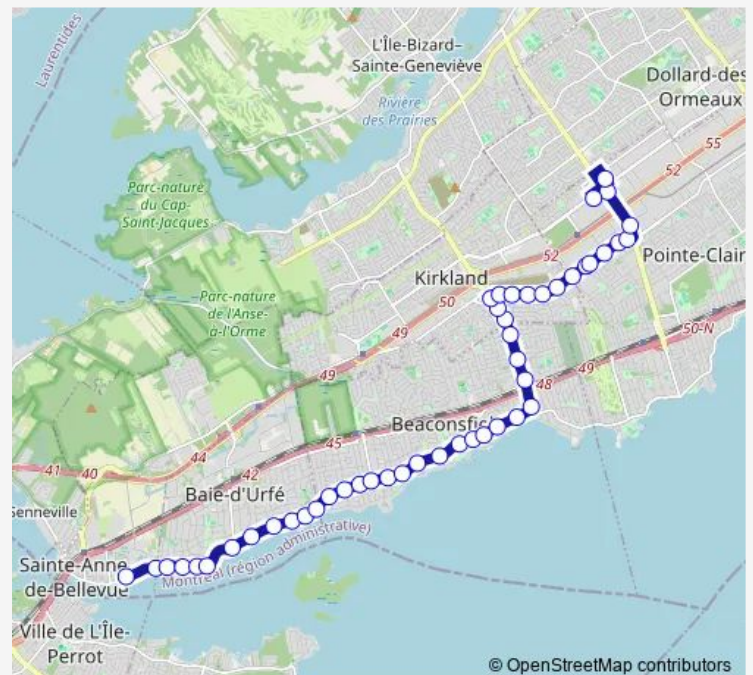

Beaconsfield / Shore

Route schedule

Lakeshore / Macdonald — Terminus Fairview

Monday 06:04-19:19

Tuesday 06:04-19:19

Wednesday 06:04-19:19

Thursday 06:04-19:19

Friday 06:04-19:19

Saturday 06:39-19:24

Sunday 07:39-19:13

Route info

Direction: Lakeshore / Macdonald

Stops: 47

Trip Duration: 0 hour 36 min

Beaconsfield / Beaconsfield Court

Beaconsfield / Gables

Beaconsfield / East Gables

Beaconsfield / Kenwood

Saint-Charles / Beaconsfield

Gare Beaconsfield (Saint-Charles / Amherst)

Saint-Charles / Sherbrooke

Saint-Charles / Creswell

Saint-Charles / No 2755

Saint-Charles / Kirkland

Tuesday 05:48-19:07

Wednesday 05:48-19:07

Thursday 05:48-19:07

Friday 05:48-19:07

Saturday 06:00-19:12

Sunday 07:00-19:02

Route info

Direction: Terminus Fairview