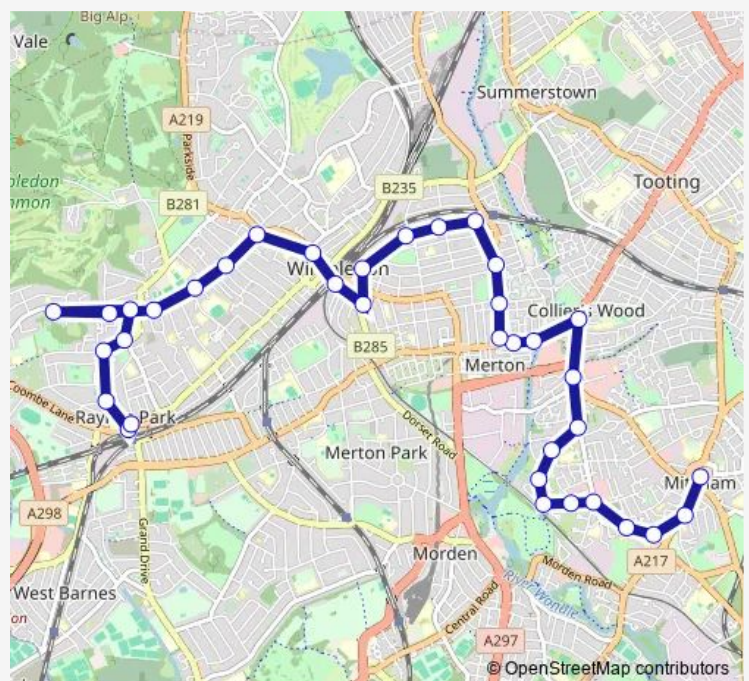

Thursday 00:00-23:48

Friday 00:00-23:48

Saturday 00:00-23:48

Sunday 00:00-23:48

Route info

Direction: Lambton Road

Stops: 34

Trip Duration: 0 hour 47 min

200 — Raynes Park - Copse Hill - Wimbledon - Haydons Road - Mitcham **BusMaps**

Merton Abbey / Merton High Street

Colliers Wood Station

Christ Church (Sw19)

Runnymede

Mount Road Collier's Wood

Haslemere Avenue (CR4)

Wednesday 00:00-23:48

Thursday 00:00-23:48

Friday 00:00-23:48

Saturday 00:00-23:48

Sunday 00:00-23:48

Route info

Direction: Mitcham Fair Green

Stops: 36

Trip Duration: 0 hour 45 min

Wimbledon Telephone Exchange

Edge Hill

Arterberry Road Copse Hill

High Cedar Drive

Atkinson Close / Copse Hill

Woodhayes Road

Pepys Road