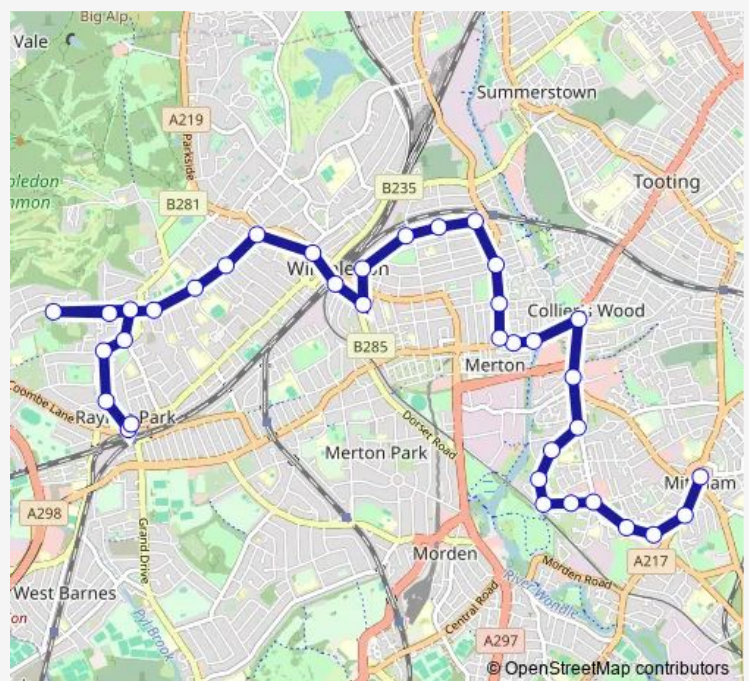

Wimbledon Hill Road

Wimbledon Police Station

Trinity Road Wimbledon

Craven Gardens

Haydons Road Rail Station

Milton Road (Sw19)

Quicks Road

Haydons Road / Merton High Str

### Route schedule

Lambton Road — Mitcham Fair Green

Monday 00:00-23:48

Tuesday 00:00-23:48

Wednesday 00:00-23:48

Thursday 00:00-23:48

Friday 00:00-23:48

Saturday 00:00-23:48

### Route info

Direction: Lambton Road

Stops: 34

Trip Duration: 0 hour 48 min

200 — Raynes Park - Copse Hill - Wimbledon - Haydons Road - Mitcham **BusMaps**

Merton Abbey / Merton High Street

Colliers Wood Station

## Route info

Direction: Mitcham Fair Green

Stops: 36

Trip Duration: 0 hour 39 min

Wimbledon Telephone Exchange

Edge Hill

Arterberry Road Copse Hill

High Cedar Drive