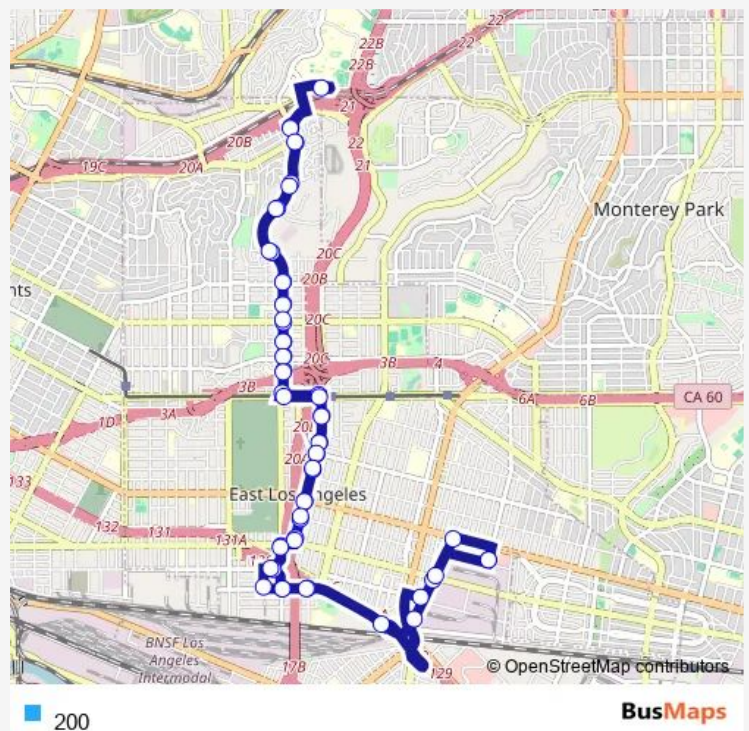

Saturday 06:00-20:30

Sunday 06:00-20:30

Route info

Direction: Commerce Shopping Center

Stops: 58

Trip Duration: 1 hour 15 min

Eastern Ave & Floral Dr (Nb)

Eastern Ave & Marianna Ave (Nb)

Eastern Ave & Sheriff Rd (Nb)

Eastern Ave & Hauck St (Nb)

Eastern Ave & City Terrace Dr (Nb)

Eastern Ave & Ramona Blvd (Nb)

Cal State Bus Way (Wb)

Eastern Ave Ramona Blvd (Sb)

Eastern Ave & City Terrace Dr (Sb)

Eastern Ave & Lotta Dr (Sb)

Eastern Ave & Sheriff Rd (Sb)

Eastern Ave & Marianna Ave (Sb)

Eastern Ave & Floral Dr (Sb)

Eastern Ave & Hammel St (Sb)

Eastern Ave & Cesar Chavez Ave (Sb)

Eastern Ave & Michigan Ave (Sb)

Triggs St & McBride Ave (Eb)

Triggs St & Denny's

Goodrich Blvd & Ferguson Dr (Nb)

Goodrich Blvd & Olympic Blvd (Nb)

Goodrich Blvd & Whittier Blvd (Nb)

Commerce Shopping Center

200 Bus time schedules and route maps are available in an offline PDF at busmaps.com. Use the busmaps.com website to see live bus times, train schedule or subway schedule, and step-by-step directions for all public transit in Los Angeles