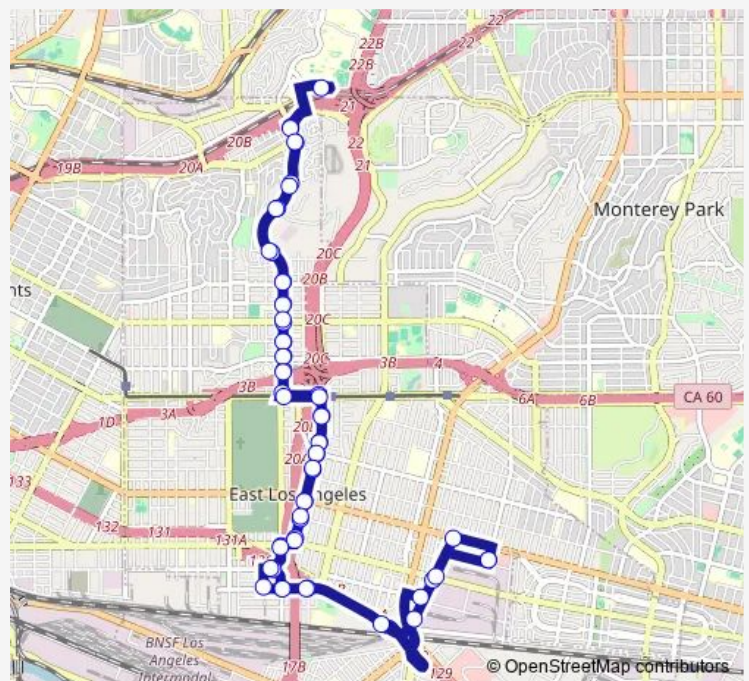

Ford Blvd & 5th St (Nb)

Ford Ave & 4th St (Nb)

3rd St & Ford Ave (Wb)

3rd St & Eastern Ave (Wb)

Eastern Ave & Gleason St (Nb)

Eastern Ave & 1st St (Nb)

Eastern Ave & Michigan Ave (Nb)

Eastern Ave & Cesar Chavez Ave (Nb)

Saturday 06:00-20:30

Sunday 06:00-20:30

Route info

Direction: Commerce Shopping Center

Stops: 58

Trip Duration: 1 hour 15 min

Eastern Ave & Floral Dr (Nb)

Eastern Ave & Marianna Ave (Nb)

Eastern Ave & Sheriff Rd (Nb)

Eastern Ave & Hauck St (Nb)

Eastern Ave & City Terrace Dr (Nb)

Eastern Ave & Ramona Blvd (Nb)

Cal State Bus Way (Wb)

Eastern Ave Ramona Blvd (Sb)

Eastern Ave & City Terrace Dr (Sb)

Eastern Ave & Lotta Dr (Sb)

Eastern Ave & Sheriff Rd (Sb)

Eastern Ave & Marianna Ave (Sb)

Eastern Ave & Floral Dr (Sb)

Eastern Ave & Hammel St (Sb)

Eastern Ave & Cesar Chavez Ave (Sb)

Eastern Ave & Michigan Ave (Sb)