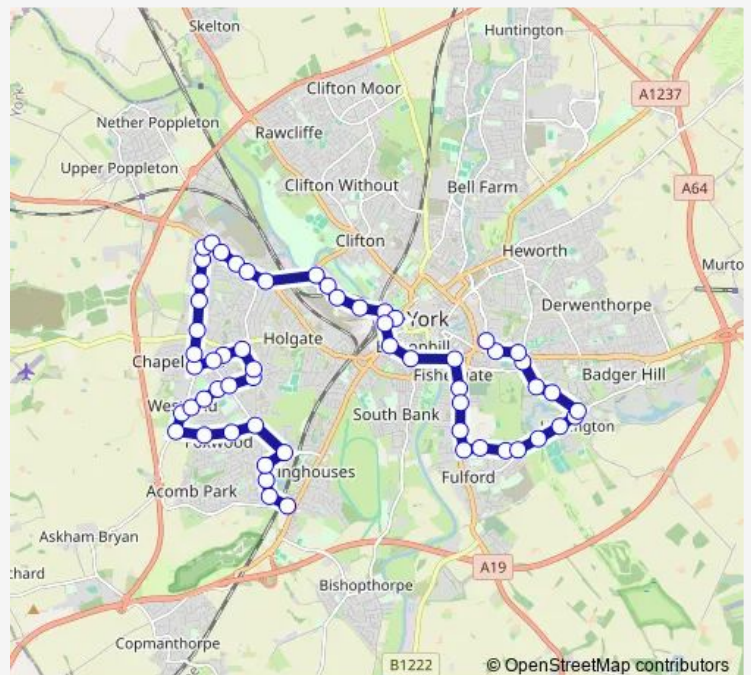

Thursday 04:30-06:40

Friday 04:30-06:40

Saturday 04:30-06:40

Sunday —

Route info

Direction: Moor Lane Car Park

Stops: 58

Trip Duration: 0 hour 50 min

200 — Askham Bar - James Street

Runswick Avenue

Turnberry Drive

The Green Tree

Norman Drive

Newlands Drive

Low Poppleton Lane

Wheatlands Grove