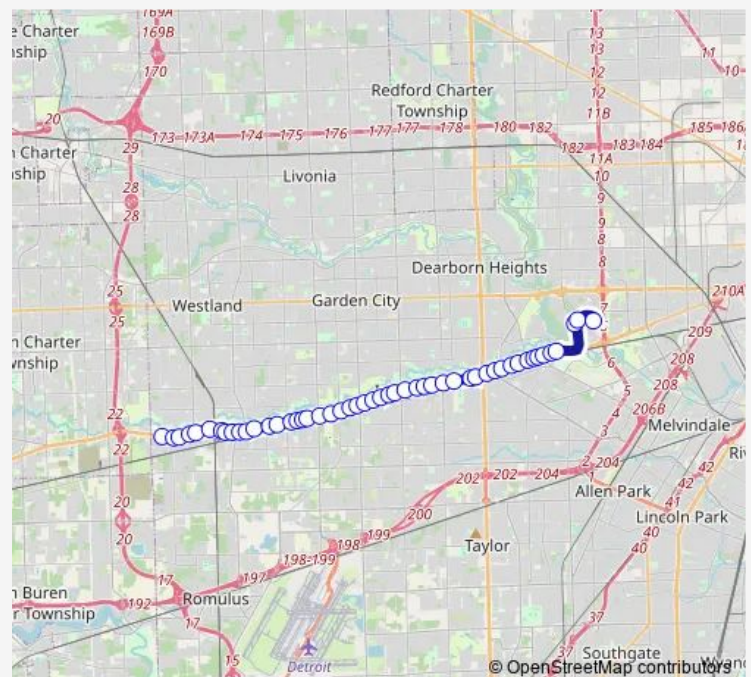

Michigan + Newburgh

Michigan + Wayne Bowl

Michigan + Heywood

Wayne Commons Shopping

Michigan + Elizabeth

Michigan AV E + Wayne Rd

Michigan + Second

Michigan + Fourth

Michigan + Howe

Michigan + Waynesboro

Michigan + Cadillac

Michigan + Hubbard

Michigan + Winifred

Michigan + Gloria St

Michigan + Merriman

Michigan + Regional Library

### Route schedule

Michigan + John Hix — Fairlane Center

Monday 05:53-22:22

Tuesday 05:53-22:22

Wednesday 05:53-22:22

Thursday 05:53-22:22

Friday 05:53-22:22

Saturday 06:30-22:31

### Route info

Direction: Michigan + John Hix

Stops: 50

Trip Duration: 0 hour 30 min

200 — Michigan Local

Michigan + American Furniture

Michigan + Middlebelt

Michigan + Liberty Plumbing