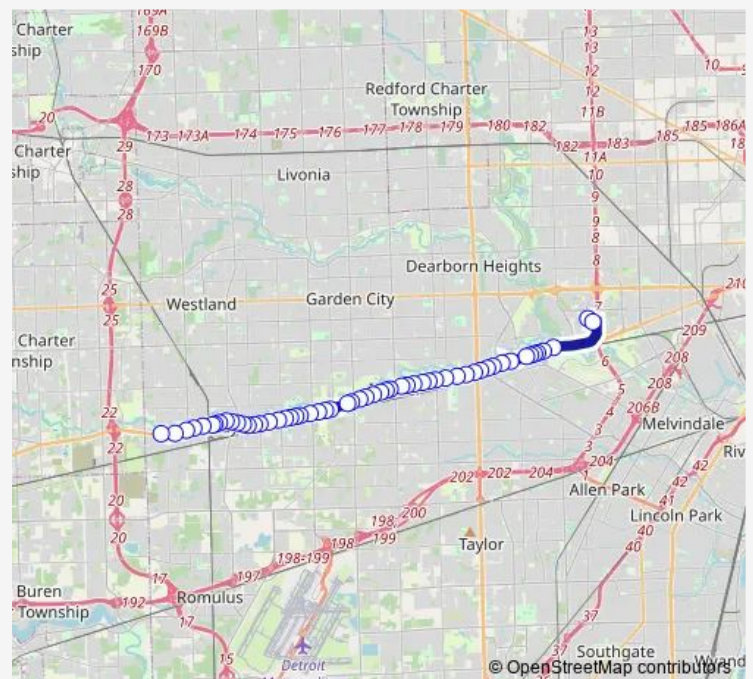

Michigan + Second

Michigan + Fourth

Michigan + Howe

Michigan + Waynesboro

Michigan + Cadillac

Michigan + Hubbard

Michigan + Winifred

Michigan + Gloria St

Thursday 05:53-22:22

Friday 05:53-22:22

Saturday 06:30-22:31

Sunday 06:34-22:35

Route info

Direction: Michigan + John Hix

Stops: 50

Trip Duration: 0 hour 33 min

Michigan + Weithoff

Michigan + Princess

Michigan + John Daly

Michigan + Alpine Motel

Michigan + Beech Daly Rd

Michigan + Gulley

Michigan + Bailey

Michigan + Omaha Beach Dr

54 stops

[Open route schedule](#)

Fairlane Center

Wildbranch DR + Southfield

Michigan + Dearborn Transit Center Wb

Michigan + Brady

Michigan + Oakwood Blvd

Michigan + Monroe