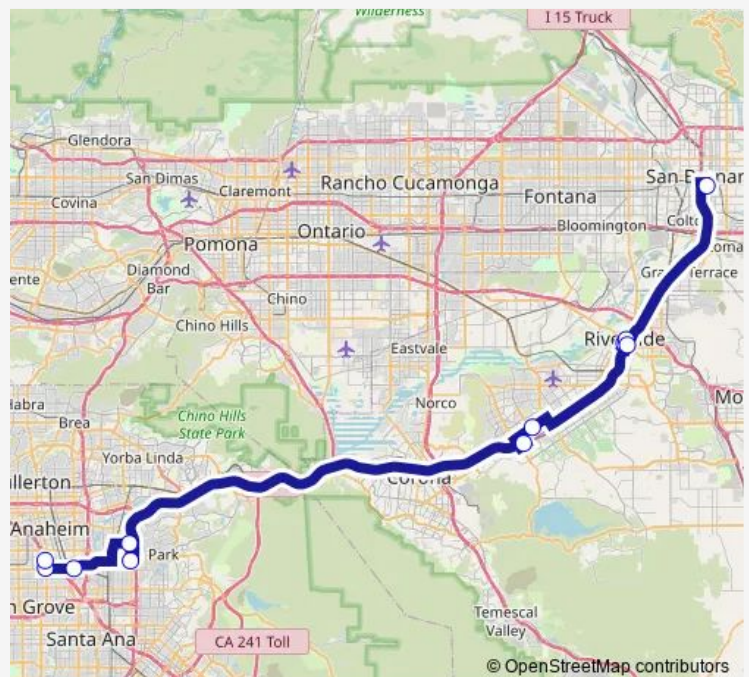

Harbor + Katella

Harbor Blvd at Disneyland

Route schedule

San Bernardino Transit Center — Harbor Blvd at Disneyland

Monday 04:00-20:10

Tuesday 04:00-20:10

Wednesday 04:00-20:10

Thursday 04:00-20:10

Friday 04:00-20:10

Saturday 06:00-19:30

Sunday 06:00-19:30

Route info

Direction: San Bernardino Transit Center

Stops: 11

Trip Duration: 2 hour 4 min

Direction

Harbor Blvd at Disneyland — San Bernardino Transit Center

11 stops

[Open route schedule](#)

Harbor Blvd at Disneyland

Katella + Harbor

Katella + State College

Village of Orange Zone 5

Tustin + Chestnut

La Sierra Metrolink Station

Galleria @ Tyler Eb

Lemon + 12th (Riverside County Bldg.)

Lemon + University

Vine St. Mobility Hub

San Bernardino Transit Center

Route schedule

Harbor Blvd at Disneyland — San Bernardino Transit Center