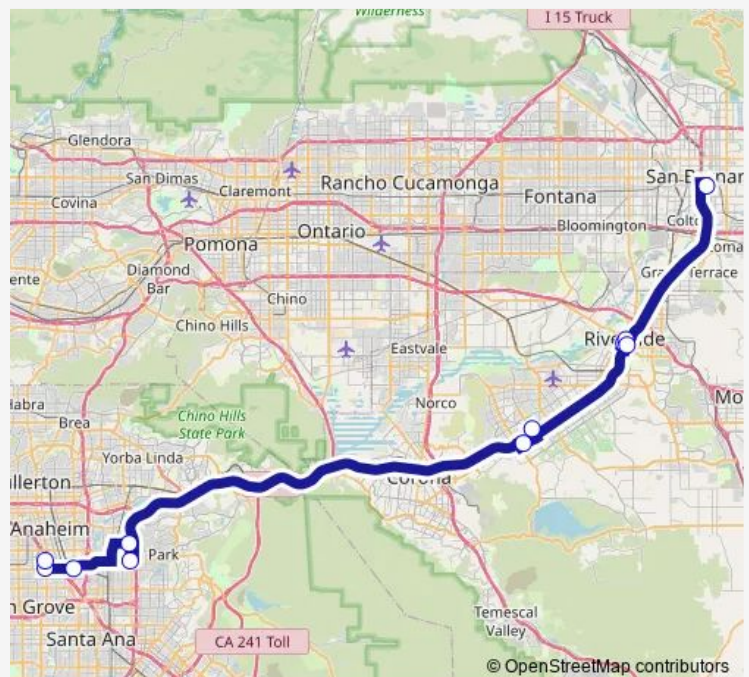

### Direction

San Bernardino Transit Center — Harbor Blvd at Disneyland

11 stops

[Open route schedule](#)

San Bernardino Transit Center

Lemon + 12th (Riverside County Bldg.)

Lemon + University

Vine St. Mobility Hub

### Route schedule

San Bernardino Transit Center — Harbor Blvd at Disneyland

Monday	04:00-20:10
Tuesday	04:00-20:10
Wednesday	04:00-20:10
Thursday	04:00-20:10
Friday	04:00-20:10
Saturday	06:00-19:30
Sunday	06:00-19:30

### Route info

Direction: San Bernardino Transit Center

Stops: 11

Trip Duration: 1 hour 56 min

Tustin + Chestnut

La Sierra Metrolink Station

Galleria @ Tyler Eb

Lemon + 12th (Riverside County Bldg.)

Lemon + University

Vine St. Mobility Hub

San Bernardino Transit Center