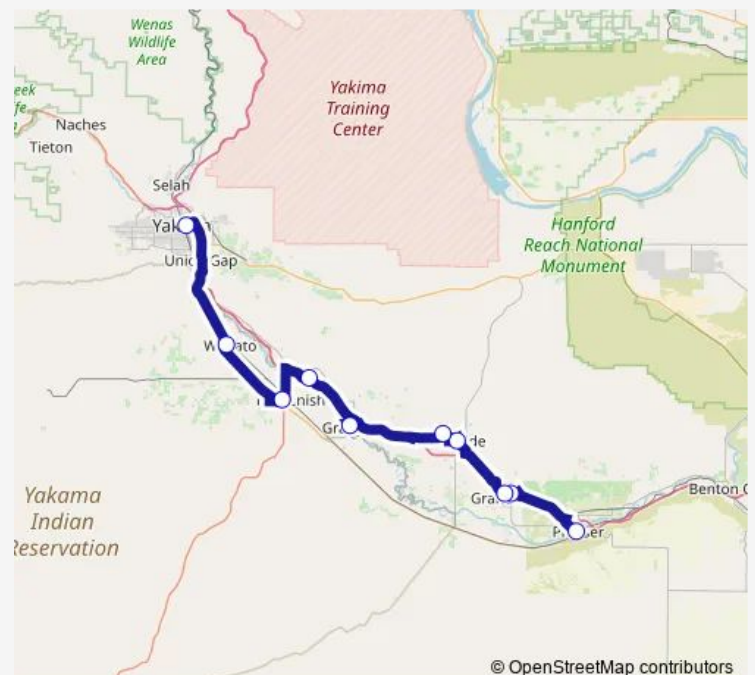

Granger K.D.N.A. Radio

Fiesta Foods - Sunnyside

Lucky 7 Mini Mart (Eastbound) - Grandview

Grandview Safeway

Prosser Transit Center

### Route schedule

Yakima Transit Center — Prosser Transit Center

Monday 16:07

Tuesday 16:07

Wednesday 16:07

Thursday 16:07

Friday 16:07

Saturday —

### Route info

Direction: Yakima Transit Center

Stops: 9

Trip Duration: 2 hour 4 min

**Direction**

Prosser Transit Center — Yakima Transit Center

10 stops

[Open route schedule](#)

Prosser Transit Center

Grandview Drive-In (across from Safeway)

Lucky 7 Mini Mart (Westbound) - Grandview

Fiesta Foods - Sunnyside

Sunnyside Neighborhood Health

Granger K.D.N.A. Radio

Zillah Park and Ride

Toppenish Ncac