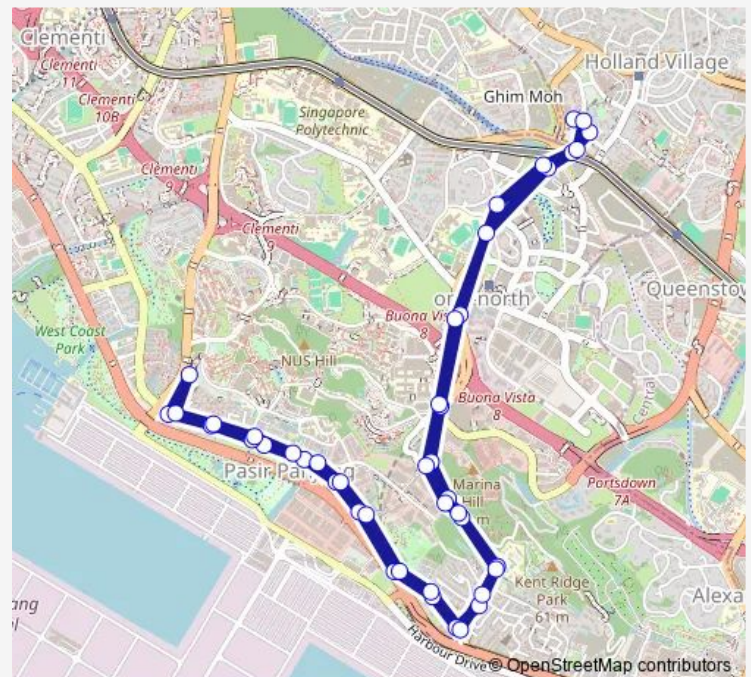

Bus 200

[Go to website](#)

Direction

Buona Vista Ter — Blk 46

44 stops

[Open route schedule](#)

Buona Vista Ter

Blk 10a

Opp Blk 43

Buona Vista Stn Exit D

Essec Business Sch

Ayer Rajah Ind Est

Kent Ridge Stn Exit B

Opp Sci Pk 2/The Gemini

Opp Sci Pk 2/The Galen

LP 30

Natl Leadership Inst

Aft Lor Sarhad

Aft Sth Buona Vista Rd

Barossa Gdns

Opp Haw Par Villa Stn

Opp Gloria Mansion

Opp S'pore Science Pk li

OPP Luxe Ville

The Crystal Tabernacle Ch

Opp Heng Mui Keng Terr

Opp Pasir Panjang Po

Route schedule

Buona Vista Ter — Blk 46

Monday 06:00

Tuesday 06:00

Wednesday 06:00

Thursday 06:00

Friday 06:00

Saturday 06:00

Sunday 06:00

Route info

Direction: Buona Vista Ter

Stops: 44

Trip Duration: 1 hour 4 min

200

BusMaps