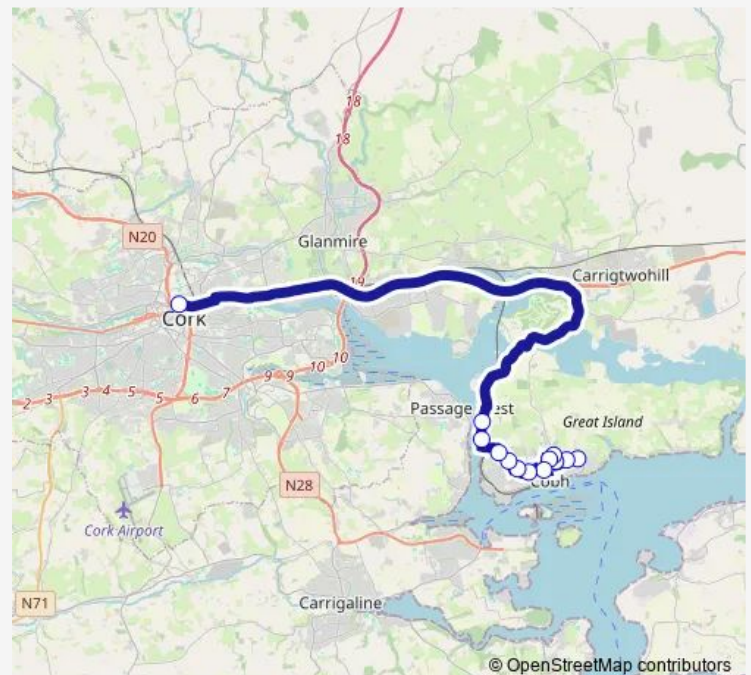

Thursday 05:45-23:30

Friday 05:45-23:30

Saturday 07:45-23:30

Sunday 07:45-20:45

Route info

Direction: O'Neill Place

Stops: 13

Trip Duration: 0 hour 39 min

■ 200 — Cobh - Cork City

Direction

St Patrick's Quay — O'Neill Place

13 stops

[Open route schedule](#)

St Patrick's Quay

Marina Villas

Opposite Passage West Ferry Terminal

Friday 07:20-21:45

Saturday 07:45-00:15⁺¹

Sunday 07:45-21:45

Route info

Direction: St Patrick's Quay

Stops: 13

Trip Duration: 0 hour 40 min

200 Bus time schedules and route maps are available in an offline PDF at busmaps.com. Use the busmaps.com website to see live bus times, train schedule or subway schedule, and step-by-step directions for all public transit in Cobh