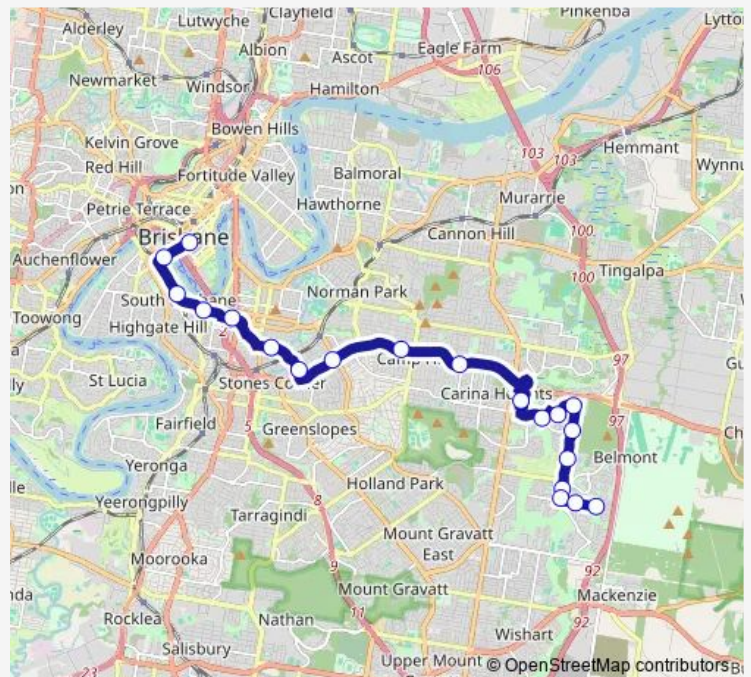

Carindale Shopping Centre station, platform G

Old Cleveland Rd at Carina, stop 35

Old Cleveland Rd at Camp Hill, stop 30

Old Cleveland Rd at Coorparoo, stop 23

East's Leagues

Kingfisher Creek at Railway St

Woolloongabba station, platform 1

Mater Hill station, platform 1

South Bank busway station, platform 1

Cultural Centre station, platform 1

Queen Street station

Route schedule

Cribb Rd at Cribb Road East — Queen Street station

Monday 06:02-22:47

Tuesday 06:02-22:37

Wednesday 06:02-22:37

Thursday 06:02-22:37

Friday 06:02-22:37

Saturday 06:02-22:47

Sunday 06:02-22:47

Route info

Direction: Cribb Rd at Cribb Road East

Stops: 20

Trip Duration: 0 hour 42 min

200 — Carindale Heights - City Express