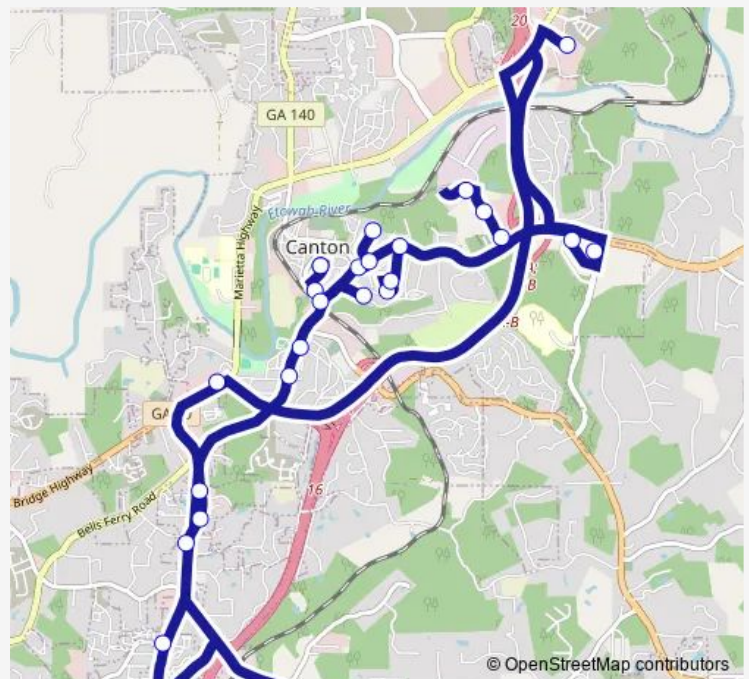

Hasty Elementary

Best Buy - Canton Marketplace

Target - Canton Marketplace

Walmart (Transfer for both Routes)

Kmart (Canton Corners)

Colonial Village

Ridge Pine Office Park

Mcdonald's @ Ridge Rd. & Hwy 5

### Route schedule

City Hall (Transfer for both Routes) — City Hall (Transfer for both Routes)

Monday	08:00-15:00
Tuesday	08:00-15:00
Wednesday	08:00-15:00
Thursday	08:00-15:00
Friday	08:00-15:00
Saturday	—
Sunday	—

### Route info

Direction: City Hall (Transfer for both Routes)

Stops: 27

Trip Duration: 0 hour 56 min

200 — City Hall/Main St/Marietta Hwy

Prominence Point Shopping

Kroger (Canton Kroger Shopping Center)

Health Department

Dairy Queen

Coppermine Manor Subdivision

Marietta Road & Edwards Street

City Hall (Transfer for both Routes)

200 Bus time schedules and route maps are available in an offline PDF at [busmaps.com](https://busmaps.com). Use the [busmaps.com](https://busmaps.com) website to see live bus times, train schedule or subway schedule, and step-by-step directions for all public transit in Canton