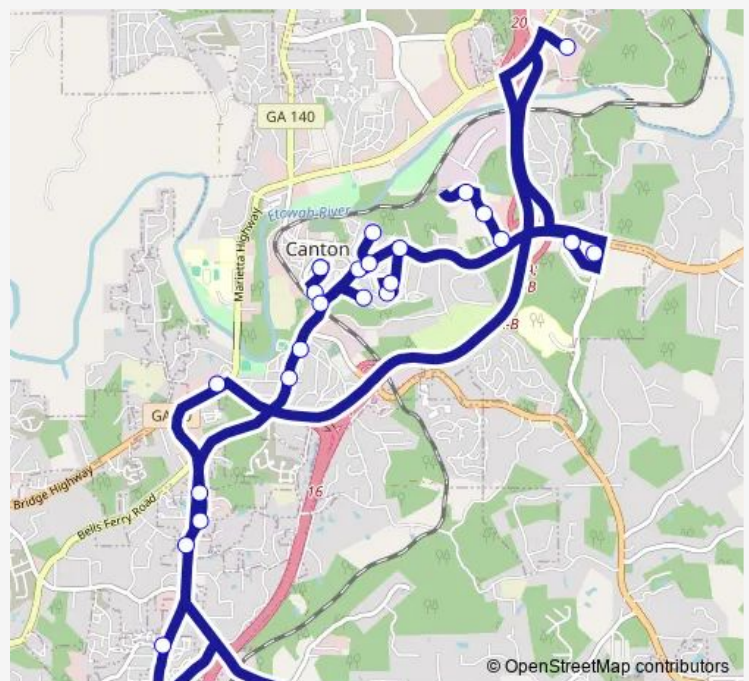

Main St & Crisler St

Library

Department of Family & Children Services

Hasty Elementary

Best Buy - Canton Marketplace

Target - Canton Marketplace

Walmart (Transfer for both Routes)

Kmart (Canton Corners)

Colonial Village

Ridge Pine Office Park

Mcdonald's @ Ridge Rd. & Hwy 5

Route schedule

City Hall (Transfer for both Routes) — City Hall (Transfer for both Routes)

Monday	08:00-15:00
Tuesday	08:00-15:00
Wednesday	08:00-15:00
Thursday	08:00-15:00
Friday	08:00-15:00
Saturday	—
Sunday	—

Route info

Direction: City Hall (Transfer for both Routes)

Stops: 27

Trip Duration: 0 hour 56 min

200 — City Hall/Main St/Marietta Hwy

Prominence Point Shopping

Kroger (Canton Kroger Shopping Center)

Health Department

Dairy Queen

Coppermine Manor Subdivision

Marietta Road & Edwards Street

City Hall (Transfer for both Routes)

200 Bus time schedules and route maps are available in an offline PDF at busmaps.com. Use the busmaps.com website to see live bus times, train schedule or subway schedule, and step-by-step directions for all public transit in Canton