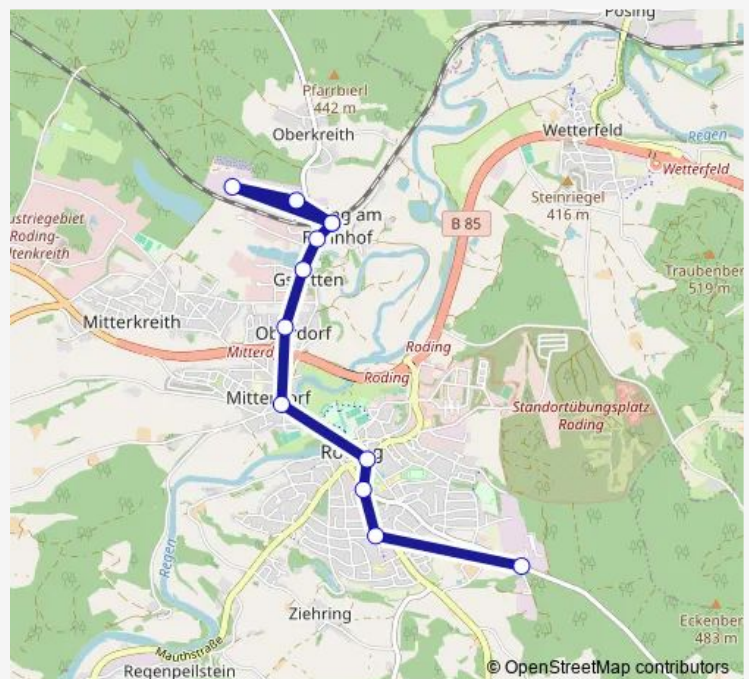

Bus 200

[Go to website](#)

Direction

Roding — Fronau, Seigen

9 stops

[Open route schedule](#)

Roding

Roding, Oberkr., Ernst-Abbe-Str.

Roding, Oberkreith, Mühlbauer Platz

Roding, Oberkreith

Roding, Strahlfeld, Sportheim

Roding (Kr Cham), Strahlfeld, Am Falkentann

Fronau, Ost

Fronau, Ortsmitte

Fronau, Seigen

Route schedule

Roding — Fronau, Seigen

Monday 13:38

Tuesday 13:38

Wednesday 13:38

Thursday 13:38

Friday 13:38

Saturday —

Sunday —

Route info

Direction: Roding

Stops: 9

Trip Duration: 0 hour 14 min

200

BusMaps

Direction

Roding — Roding, IG Continental