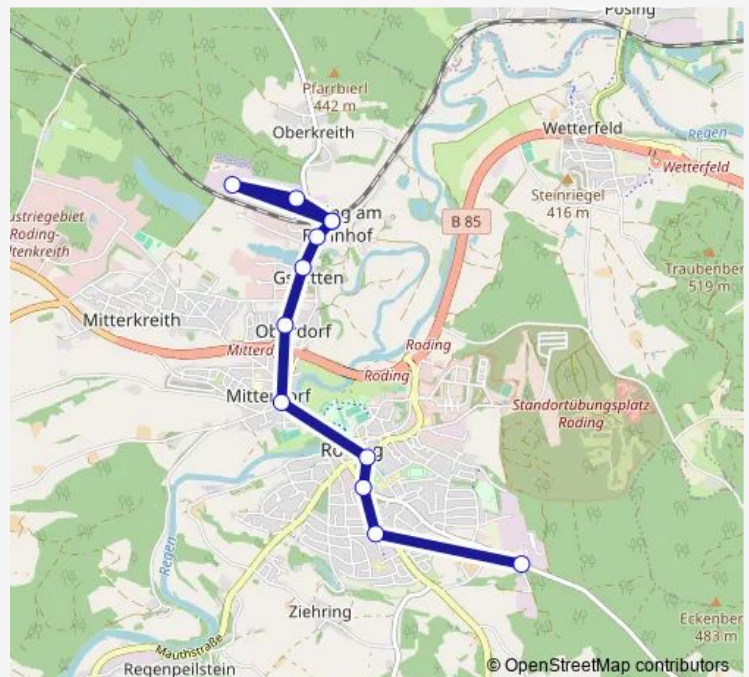

### Direction

Roding — Roding, IG Continental

10 stops

[Open route schedule](#)

- Roding
- Roding, Gstetten
- Roding, Oberdorf
- Roding, Mitterdorf, Sparkasse
- Roding, Stadthalle/Soldatenheim
- Roding, Sparkasse
- Roding, Ärztehaus
- Roding, Krankenhaus
- Roding, Busbahnhof, Schornd. Str.
- Roding, IG Continental

### Route schedule

Roding — Roding, IG Continental

Monday	06:43-16:29
Tuesday	06:43-16:29
Wednesday	06:43-16:29
Thursday	06:43-16:29
Friday	06:43-16:29
Saturday	—
Sunday	—

### Route info

Direction: Roding

Stops: 10

Trip Duration: 0 hour 13 min

■ 200

BusMaps

## Direction

Roding — Fronau, Seigen

9 stops

[Open route schedule](#)

Roding

Roding, Oberkr., Ernst-Abbe-Str.

Roding, Oberkreith, Mühlbauer Platz

Roding, Oberkreith