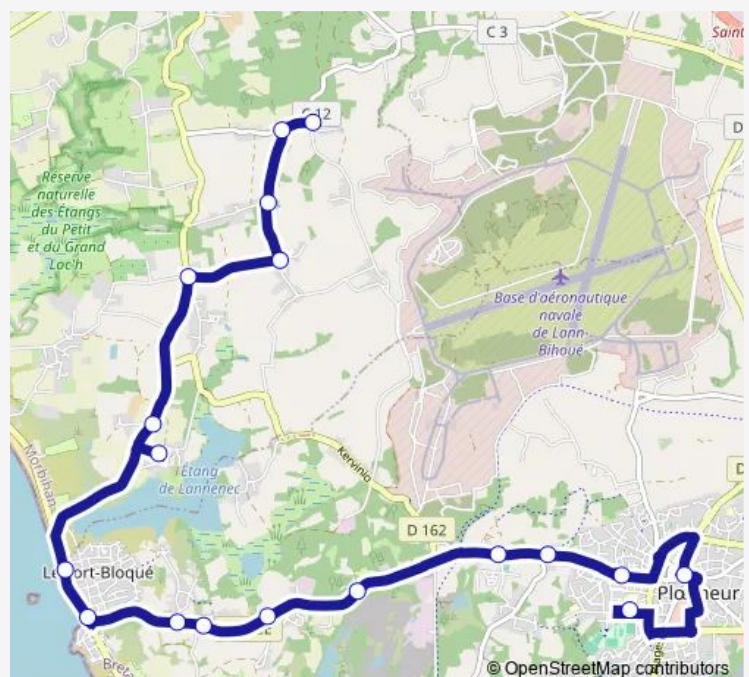

Route schedule

Collège de Gaulle — Keriouay

Monday 15:50-16:45

Tuesday 15:50-16:45

Wednesday 12:10

Thursday 15:50-16:45

Friday 15:50-16:45

Saturday —

Sunday —

Route info

Direction: Collège de Gaulle

Stops: 18

Trip Duration: 0 hour 25 min

Direction

Keriuay — Collège de Gaulle

19 stops

Wednesday 07:20

Thursday 07:20-08:03

Friday 07:20-08:03

Saturday —

Sunday —

Route info

Direction: Keriuay

Stops: 19