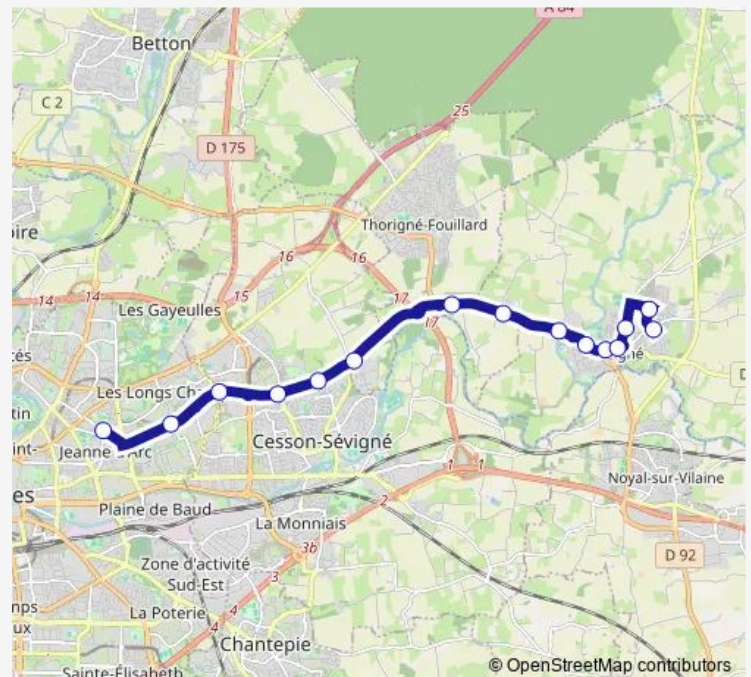

Bus 200 Acigné (Timonière) <> Rennes (Assomption)

[Go to website](#)

Direction

Assomption — Timonière

15 stops

[Open route schedule](#)

Assomption

Beaulieu Restau U

Tuesday 17:00-17:55

Wednesday 12:20

Thursday 17:00-17:55

Friday 17:00-17:55

Saturday —

Sunday —

Route info

Direction: Assomption

Stops: 15

Trip Duration: 0 hour 29 min

200 — Acigné (Timonière) <> Rennes (Assomption)

Direction

Timonière — Assomption

15 stops

[Open route schedule](#)

Timonière

Monday 07:20

Tuesday 07:20

Wednesday 07:20

Thursday 07:20

Friday 07:20

Saturday —

Sunday —

Route info