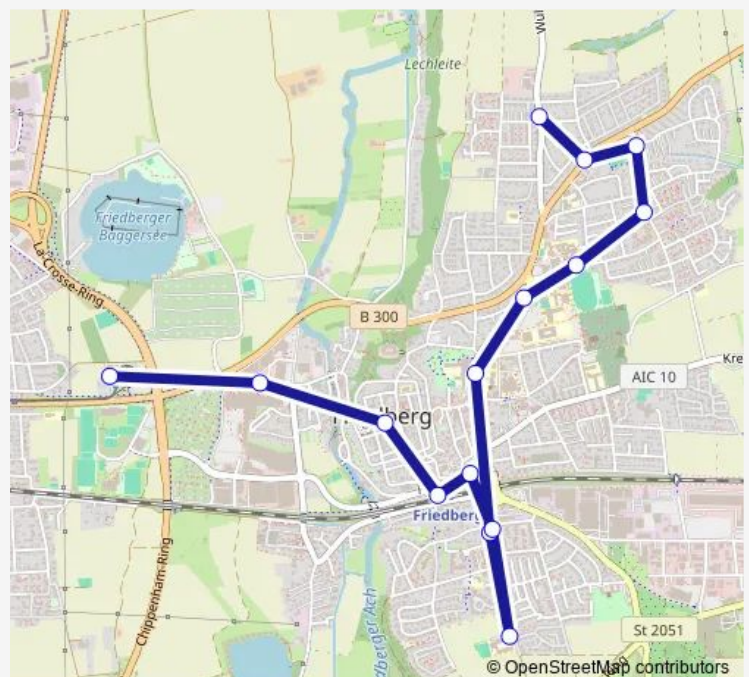

Friedberg, Bozener Straße

Friedberg, Völser Straße

Friedberg, Am Haferfeld

Friedberg, Ost

### Route schedule

Friedberg, West P+R — Friedberg, Ost

Monday	05:09-00:21 <sup>+1</sup>
Tuesday	05:09-00:21 <sup>+1</sup>
Wednesday	05:09-00:21 <sup>+1</sup>
Thursday	05:09-00:21 <sup>+1</sup>
Friday	05:09-00:21 <sup>+1</sup>
Saturday	05:37-23:51
Sunday	05:57-00:21 <sup>+1</sup>

### Route info

Direction: Friedberg, West P+R

Stops: 16

Trip Duration: 0 hour 22 min

■ 200

BusMaps

**Direction**

Friedberg, West P+R — Friedberg, Festplatz

## Route info

Direction: Friedberg, West P+R

Stops: 2

Trip Duration: 0 hour 7 min