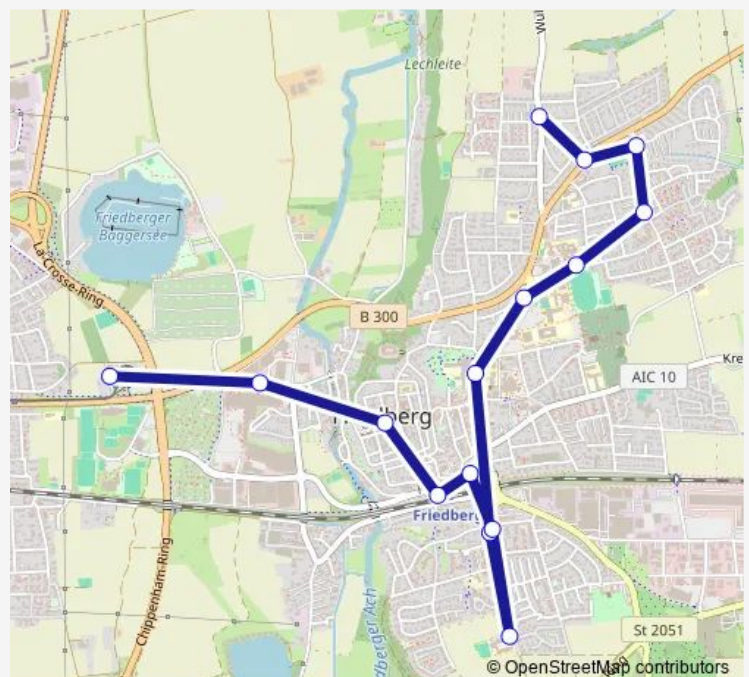

Direction

Friedberg, West P+R — Friedberg, Festplatz

2 stops

[Open route schedule](#)

Friedberg, West P+R

Friedberg, Festplatz

Route schedule

Friedberg, West P+R — Friedberg, Festplatz

Monday	07:47
Tuesday	07:47
Wednesday	07:47
Thursday	07:47
Friday	07:47
Saturday	—
Sunday	—

Route info

Direction: Friedberg, West P+R

Stops: 2

Trip Duration: 0 hour 7 min

Direction

Friedberg, West P+R — Friedberg, Realschule

Route info

Direction: Friedberg, West P+R

Stops: 2

Trip Duration: 0 hour 7 min

Direction

Friedberg, West P+R — Friedberg, Ost

16 stops

[Open route schedule](#)

Route info

Direction: Friedberg, Ost

Stops: 15

Trip Duration: 0 hour 23 min

Direction

Friedberg, Festplatz — Friedberg, West P+R

2 stops

[Open route schedule](#)