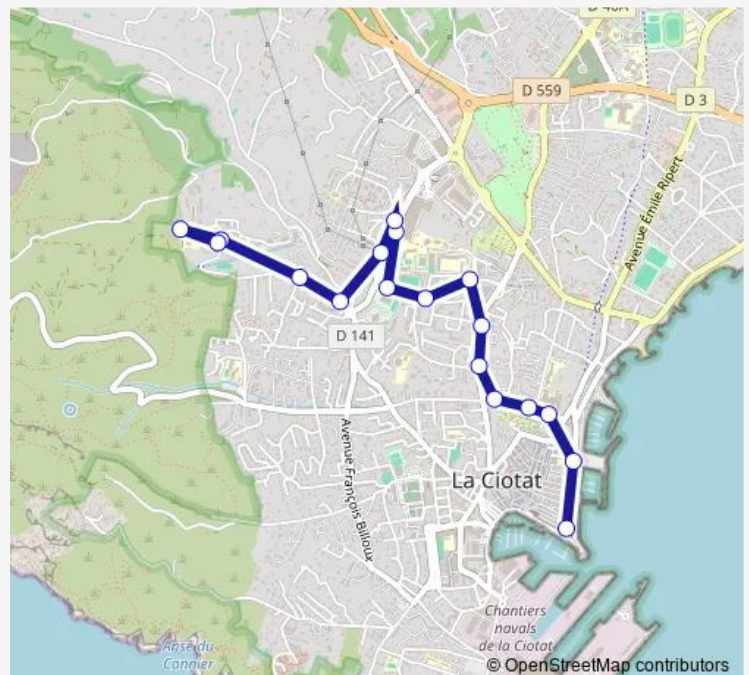

Collège Virebelle

Saint Loup

Pin de la Fade

Fardeloup

Louis Pécout

Fardeloup

Route schedule

Office de Tourisme — Fardeloup

Monday 12:00

Tuesday 12:00

Wednesday 09:45-12:00

Thursday 12:00

Friday 12:00

Saturday 12:00

Sunday 09:45-12:00

Route info

Direction: Office de Tourisme

Stops: 18

Trip Duration: 0 hour 15 min

Direction

undefined — undefined

0 stops

[Open route schedule](#)

Route schedule