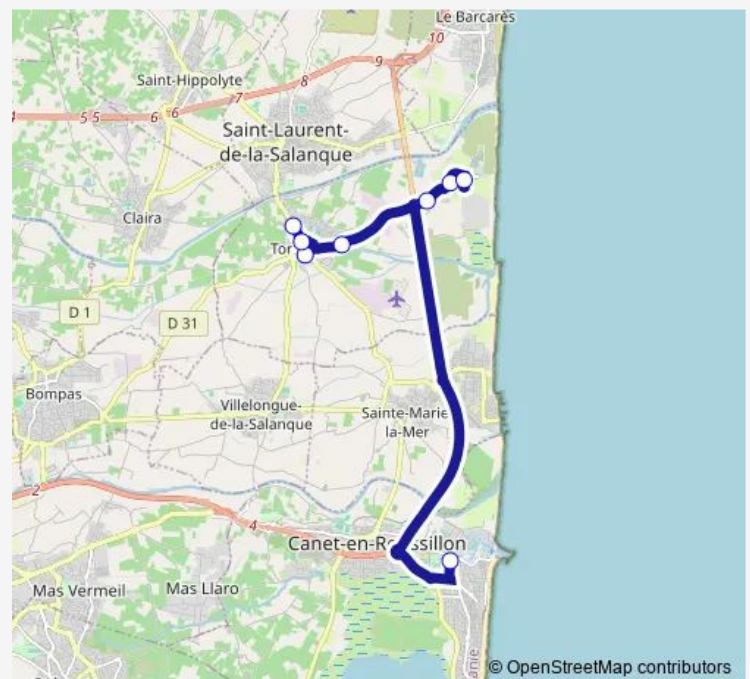

Bus 200 Torreilles - Loge de Mer

[Go to website](#)

Direction

Torreilles — Loge de Mer

8 stops

[Open route schedule](#)

Torreilles

Joffre

Aranal

St-Julien

La Serre

Office du Tourisme

Torreilles Plage

Loge de Mer

Route schedule

Torreilles — Loge de Mer

Monday —

Tuesday —

Wednesday 07:10

Thursday —

Friday —

Saturday —

Sunday —

Route info

Direction: Torreilles

Stops: 8

Trip Duration: 0 hour 35 min

200 — Torreilles - Loge de Mer

200 Bus time schedules and route maps are available in an offline PDF at busmaps.com. Use the busmaps.com website to see live bus times, train schedule or subway schedule, and step-by-step directions for all public transit in Torreilles