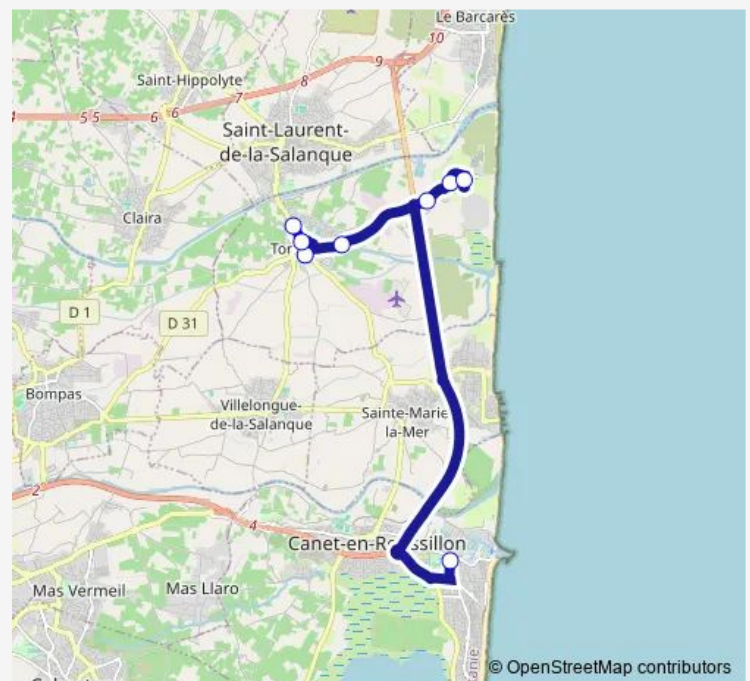

Bus 200 Torreilles - Loge de Mer

[Go to website](#)

Direction

Torreilles — Loge de Mer

8 stops

[Open route schedule](#)

Torreilles

Joffre

Aranal

St-Julien

La Serre

Office du Tourisme

Torreilles Plage

Loge de Mer

Route schedule

Torreilles — Loge de Mer

Monday —

Tuesday —

Wednesday 07:10

Thursday —

Friday —

Saturday —

Sunday —

Route info

Direction: Torreilles

Stops: 8

Trip Duration: 0 hour 35 min

200 Bus time schedules and route maps are available in an offline PDF at busmaps.com. Use the busmaps.com website to see live bus times, train schedule or subway schedule, and step-by-step directions for all public transit in Torreilles